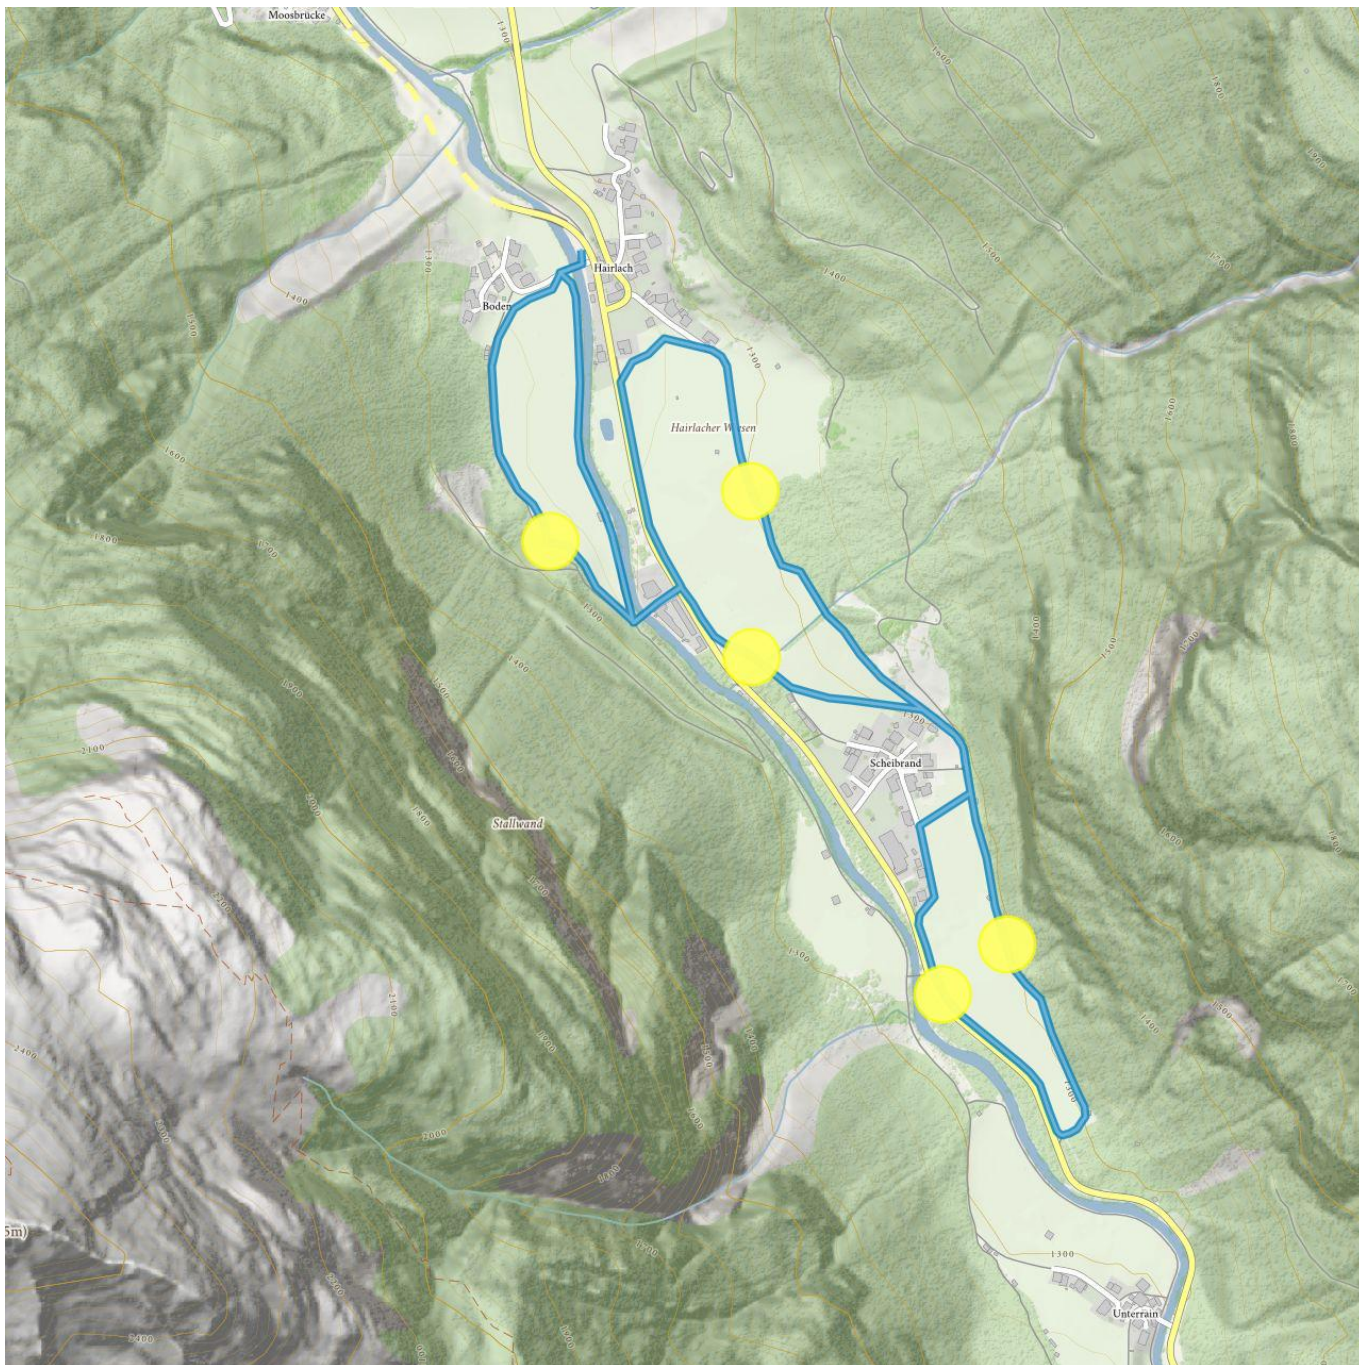

Scheibrand cross-country skiing trail

Descent
53 m

Highest point
1305 m

Route length classic
4,7 km

Route length skating
4,7 km

Scheibrand cross-country skiing trail

Information

Starting point **Hamlet Boden**

Destination point **Hamlet Boden**

Skating

Klassisch

Public transport

Take the bus till the bus stop Zaunhof Hairlach.

Parking

Parking space Hairlach/Boden

Description

Following on from the starting point in Boden this circular route runs along the Boden circular route and then in a figure-of-eight loop around the hamlet Scheibrand. As you will have to cross the country road, please note that you will probably have to stop to carry your skis across.