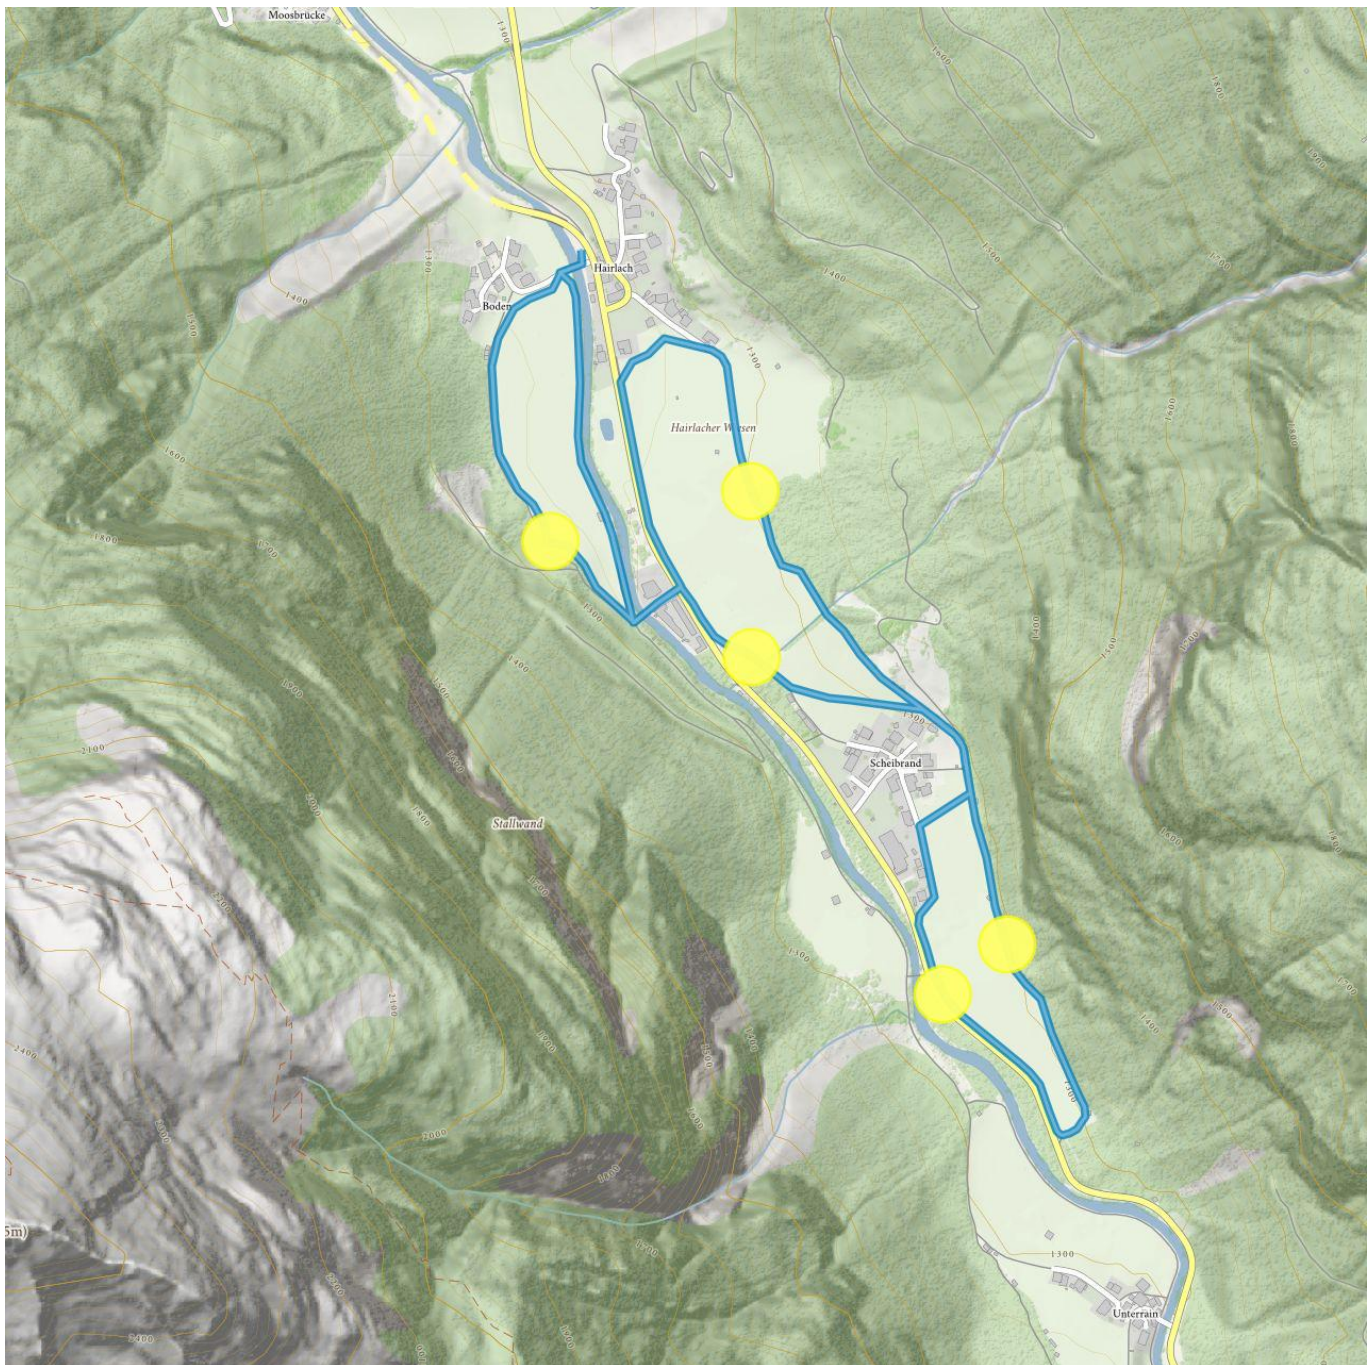

# Scheibrand cross-country skiing trail

  
Elevation gain  
53 m

  
Highest point  
1305 m

  
Route length classic  
4,7 km

  
Route length skating  
4,7 km

# Scheibrand cross-country skiing trail

## Information

Starting point **Hamlet Boden**

Finishing point **Hamlet Boden**

Skating

Klassisch

Public transport

**Take the bus till the bus stop Zaunhof Hairlach.**

Parking

## Description

Following on from the starting point in Boden this circular route runs along the Boden circular route and then in a figure-of-eight loop around the hamlet Scheibrand. As you will have to cross the country road, please note that you will probably have to stop to carry your skis across.