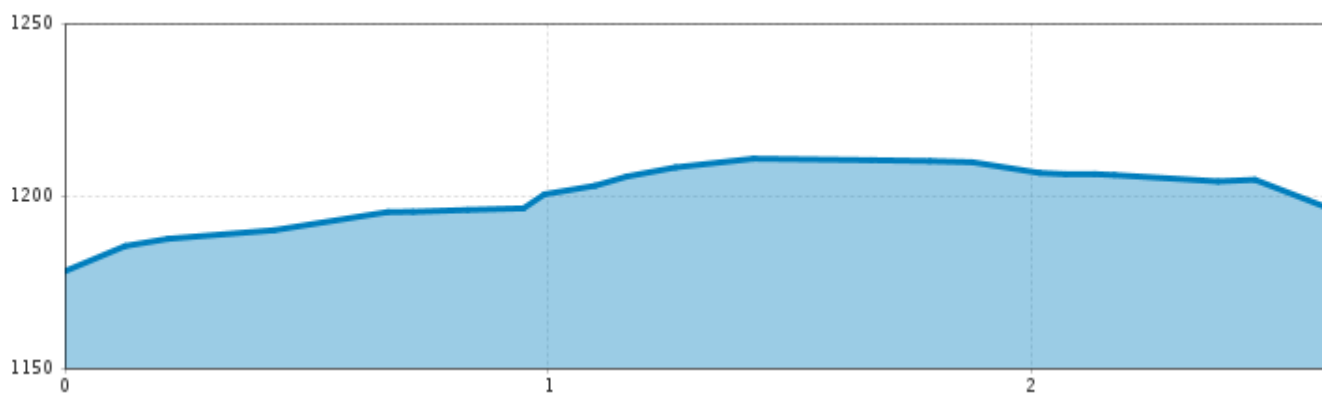

Galtwiesen cross-country skiing trail

Descent
30 m

Highest point
1230 m

Route length classic
2,6 km

Route length skating
2,6 km

Galtwiesen cross-country skiing trail

Information

Starting point **Car park Galtwiesen**

Destination point **Car park Galtwiesen**

Skating

Klassisch

Parking **Car Park Galtwiesen**