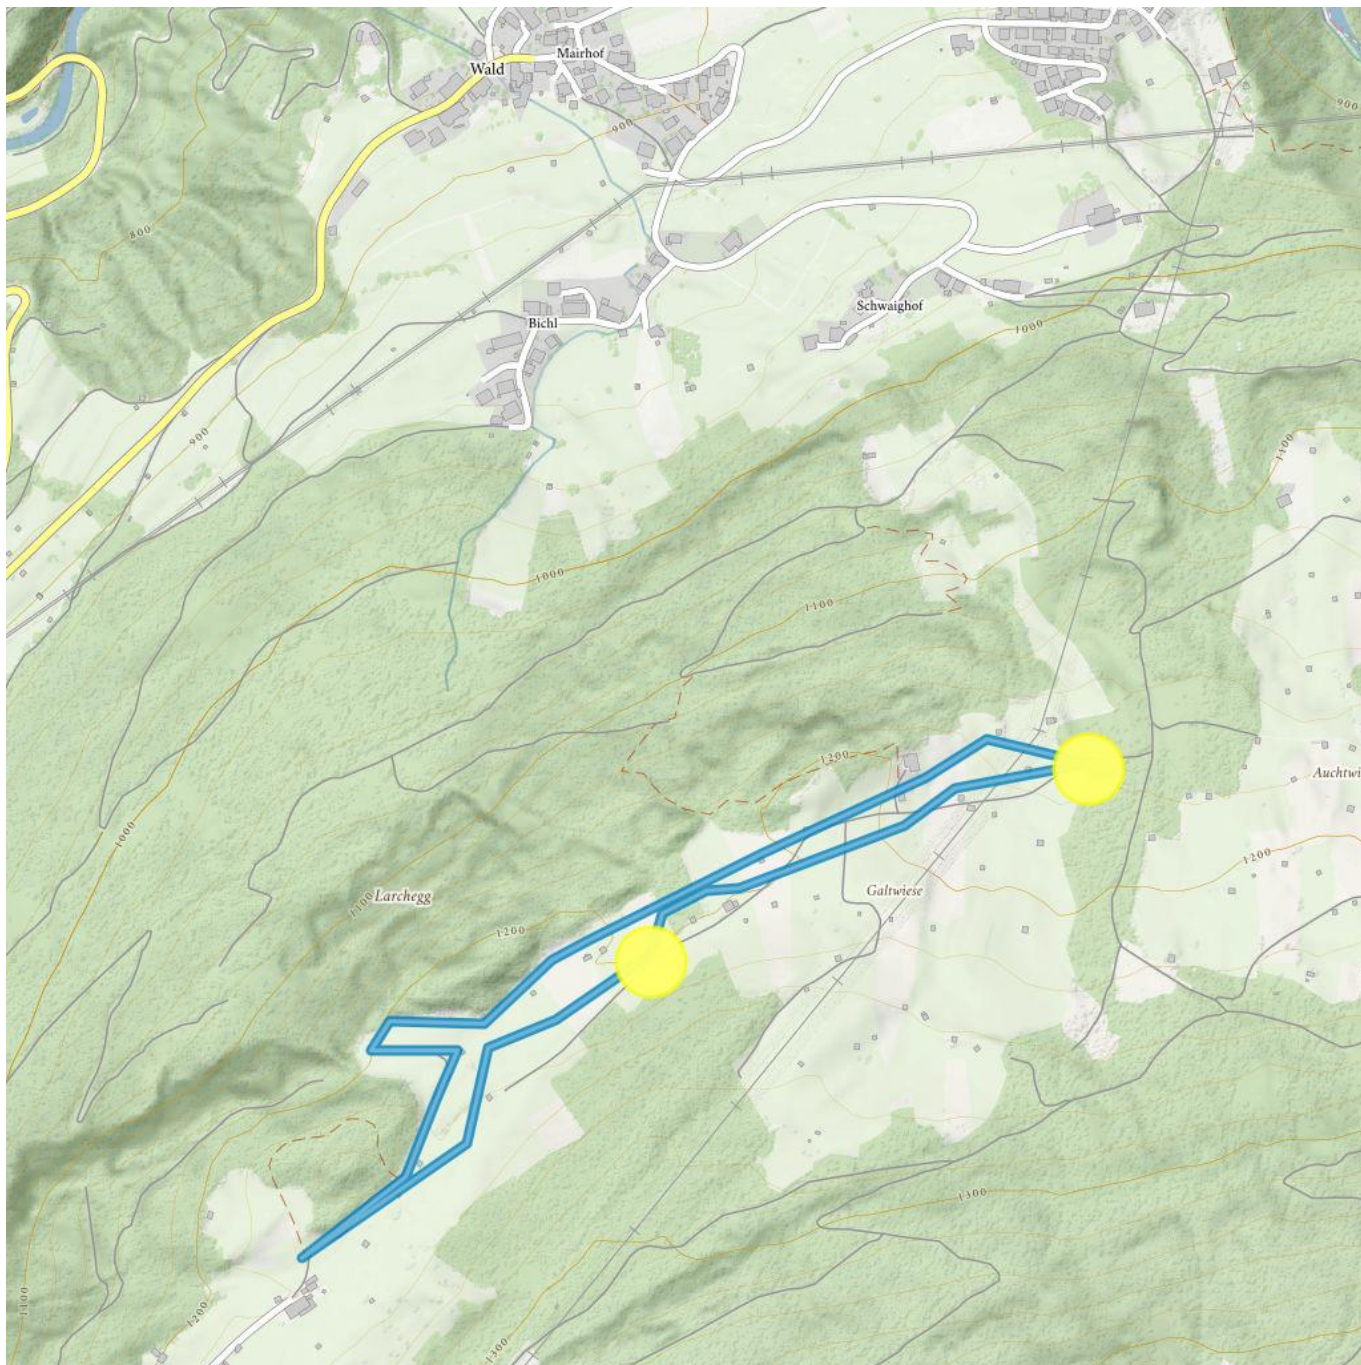

Galtwiesen cross-country skiing trail

Descent
30 m

Highest point
1230 m

Route length classic
2,6 km

Route length skating
2,6 km

Galtwiesen cross-country skiing trail

Information

Starting point **Car park Galtwiesen**

Destination point **Car park Galtwiesen**

Skating

Klassisch

Parking **Car Park Galtwiesen**