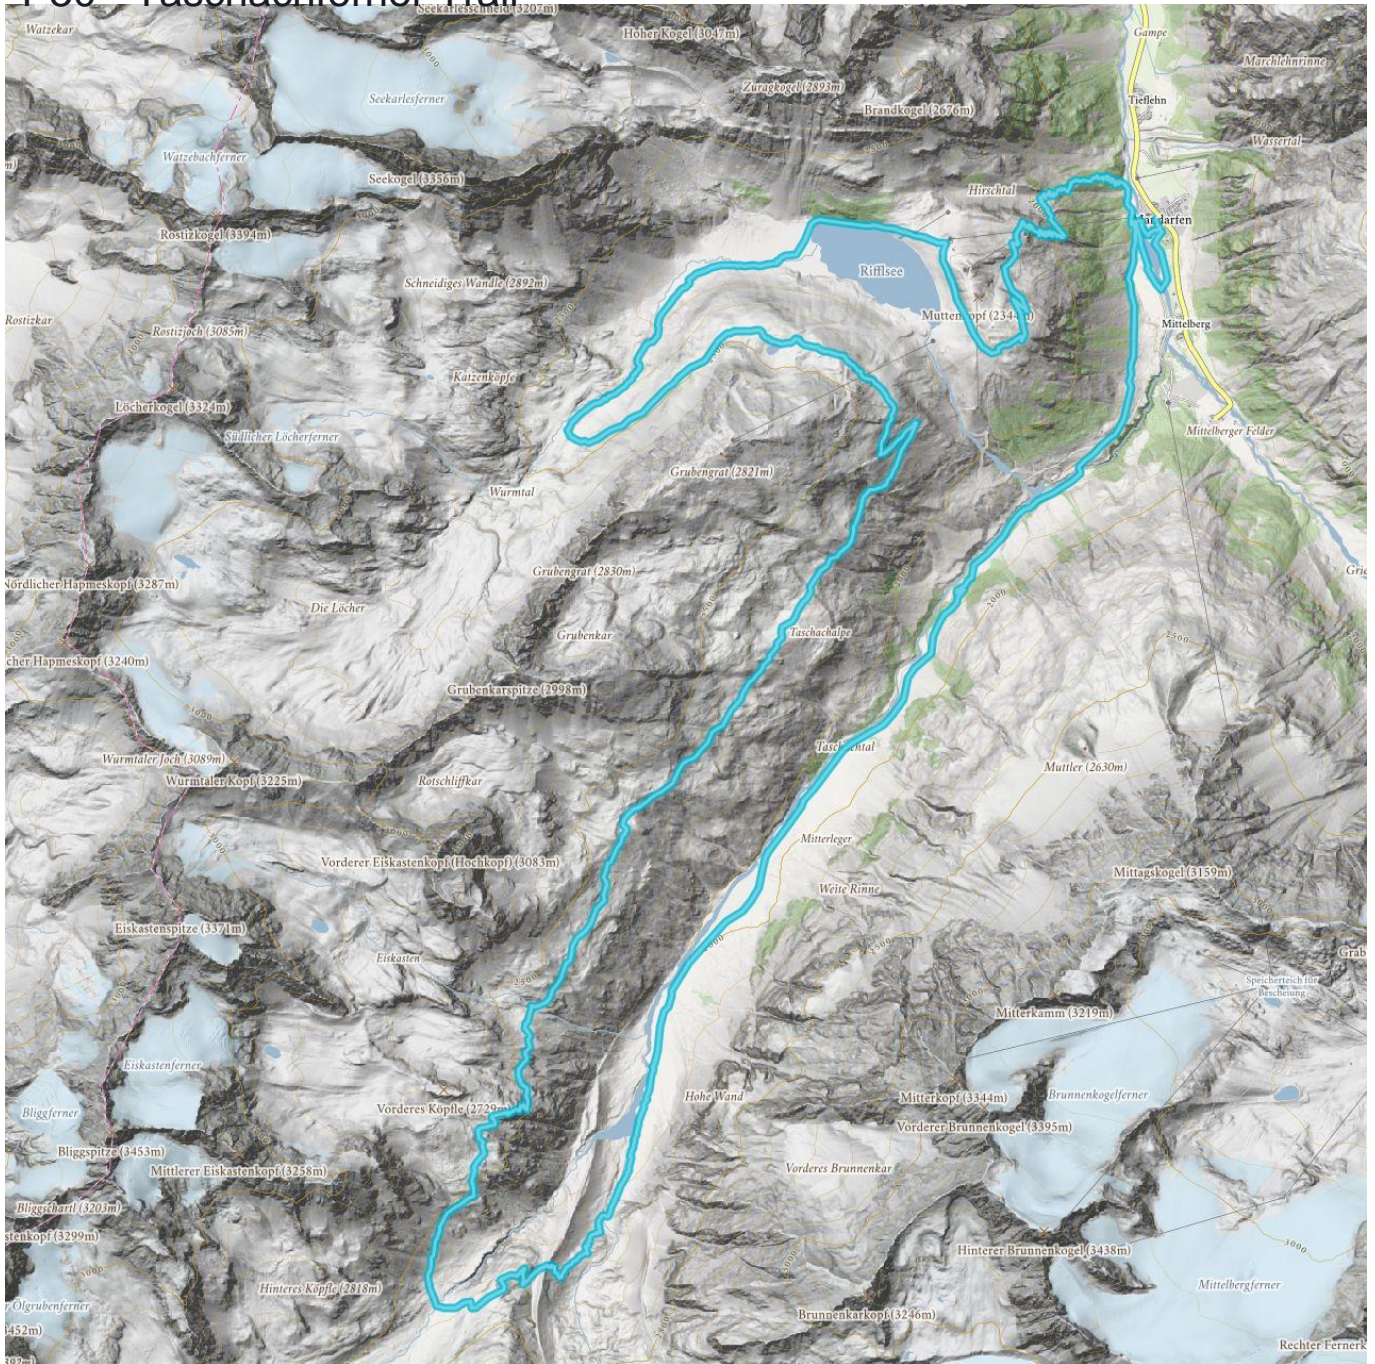

P30 - Taschachferner Trail

P30 - Taschachferner Trail

Information

Starting point **Mandarfen**
Destination point **Mandarfen**
Underground **Forest floor, gravel**

 Impressions