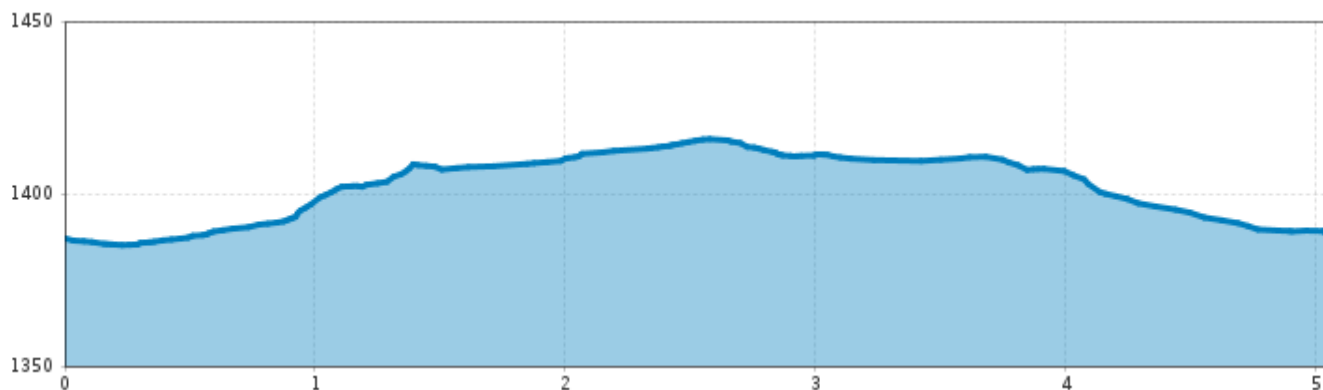

Stillebach cross-country skiing trail

Elevation gain
53 m

Highest point
1418 m

Route length classic
5,3 km

Route length skating
5,3 km

Stillebach cross-country skiing trail

Information

Starting point **Hamlet Scheibe**

Finishing point **Hamlet Scheibe**

Skating

Klassisch

Public transport

Take the bus till the bus stop Scheibe.

Parking

Parking space Stillebach

Description

Just as spectacular as the waterfall circular route, this circular trail runs to Stillebach. Cross the country road shortly after to add an extra loop. Return to your starting point in Scheibe via the valley trail.