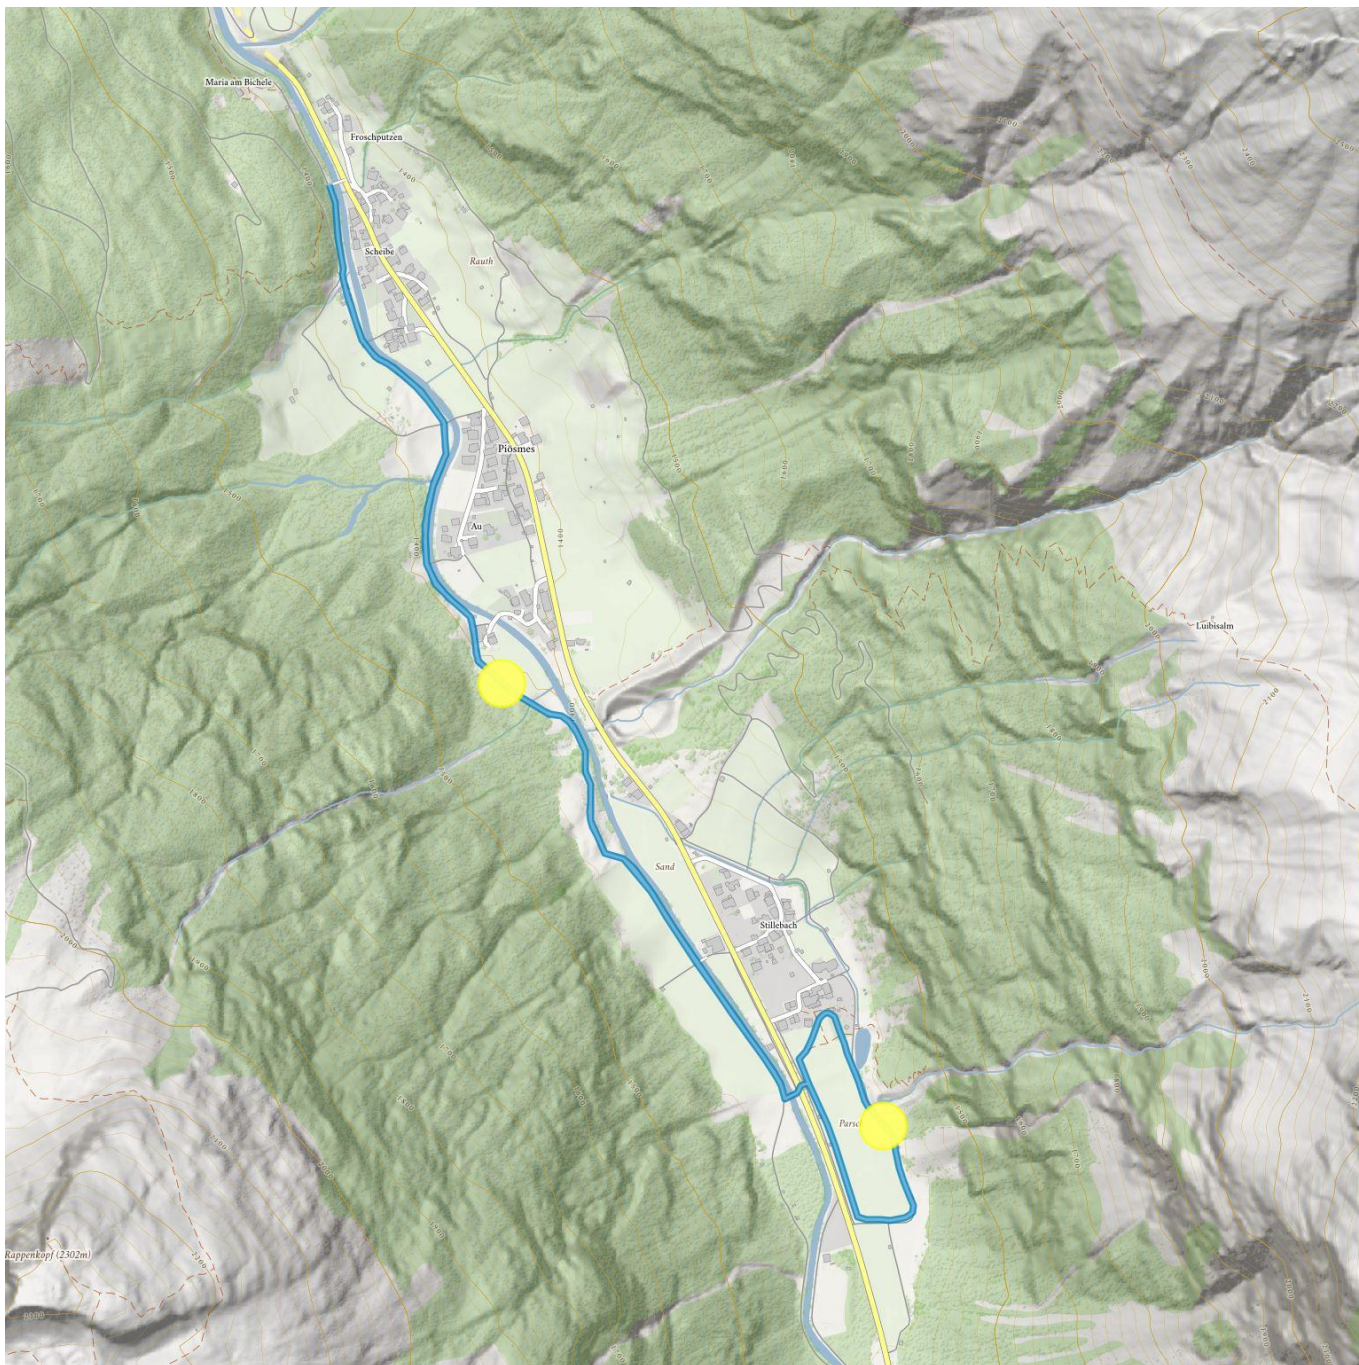

Stillebach cross-country skiing trail

Elevation gain
53 m

Highest point
1418 m

Route length classic
5,3 km

Route length skating
5,3 km

Stillebach cross-country skiing trail

Information

Starting point **Hamlet Scheibe**

Finishing point **Hamlet Scheibe**

Skating

Klassisch

Public transport

Take the bus till the bus stop Scheibe.

Parking

Parking space Stillebach

Description

Just as spectacular as the waterfall circular route, this circular trail runs to Stillebach. Cross the country road shortly after to add an extra loop. Return to your starting point in Scheibe via the valley trail.