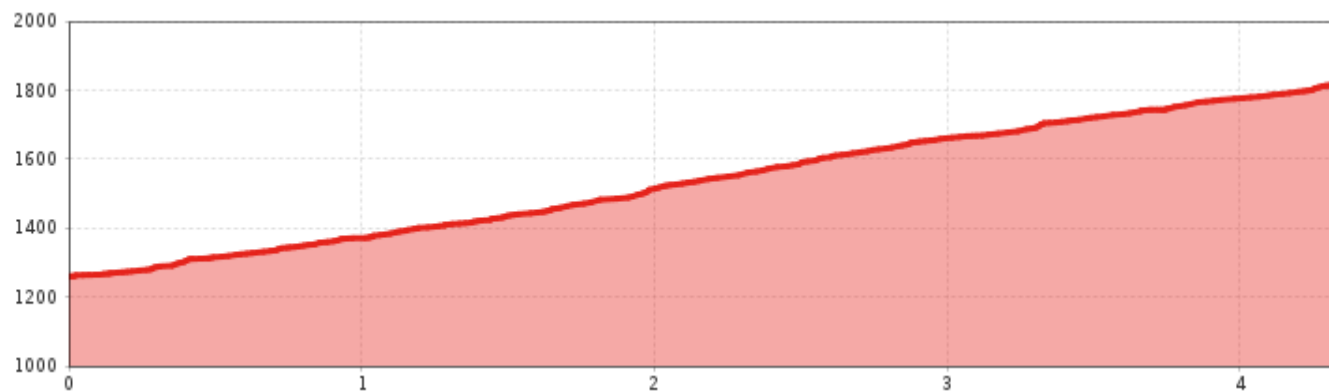

Mauchele Alm 681

Elevation gain
570 m

Highest point
1840 m

Ride time
1:20 h

Route length
4,4 km

Mauchele Alm 681

Information

Starting point

Zaunhof Moosbrücke/Burg

Finishing point

Mauchele Alm

Path surface

2.7 km Gravel, 1.7 km Asphalt

Number

681

Duration E-Bike

0:50 h

Fitness

3

Technical

3

Getting there

Take the bus till the bus stop Zaunhof Moosbrücke.

Description

Before the turn off for the Pitztal Bike Route at Moosbrücke/Burg, continue to Rehwald on a tarmac road and then a forest path through several bends all the way to the catered mountain hut Mauchele Alm. Return to the starting point via the same route.