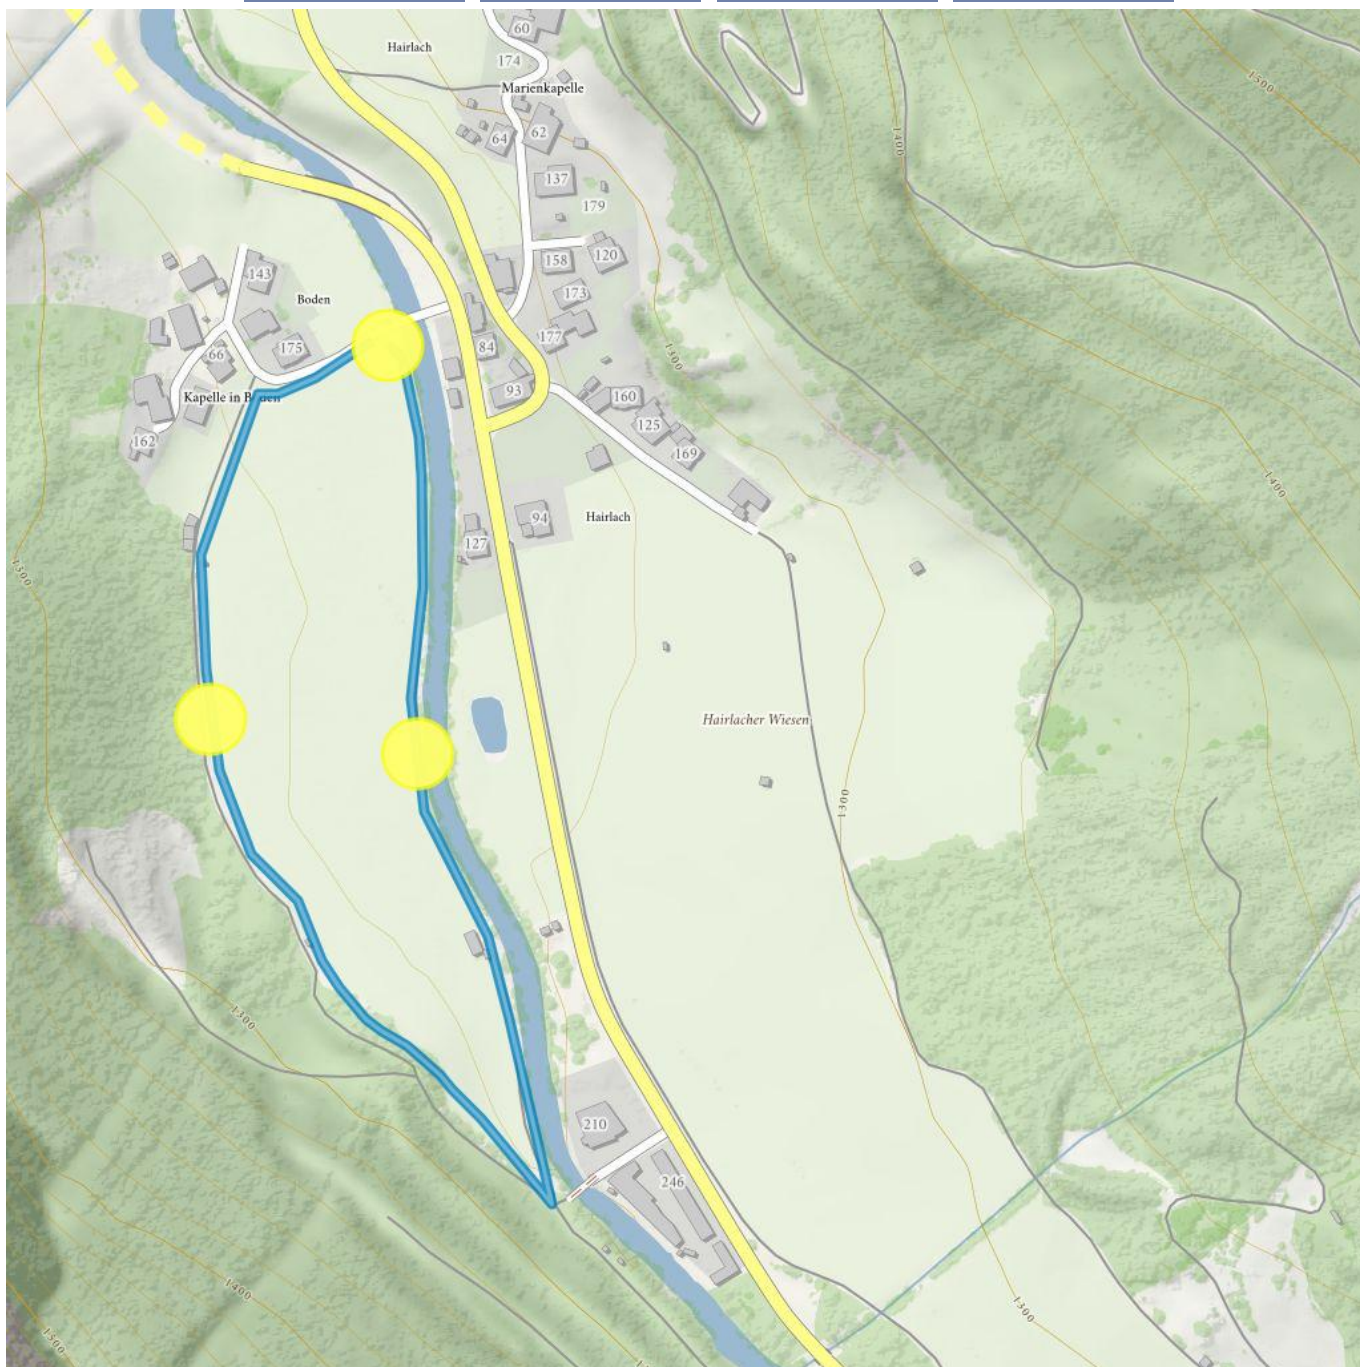

Boden cross-country skiing trail

Descent
10 m

Highest point
1286 m

Route length classic
1,3 km

Route length skating
1,3 km

Boden cross-country skiing trail

Information

Starting point **Hamlet Boden**

Destination point **Hamlet Boden**

Skating

Klassisch

Public transport

Take the bus till the bus stop Zaunhof Hairlach.

Parking

Parking space Hairlach/Boden

Description

The short circular route is perfect for a short training session or an additional loop when skiing on the valley cross-country trail.

 Impressions