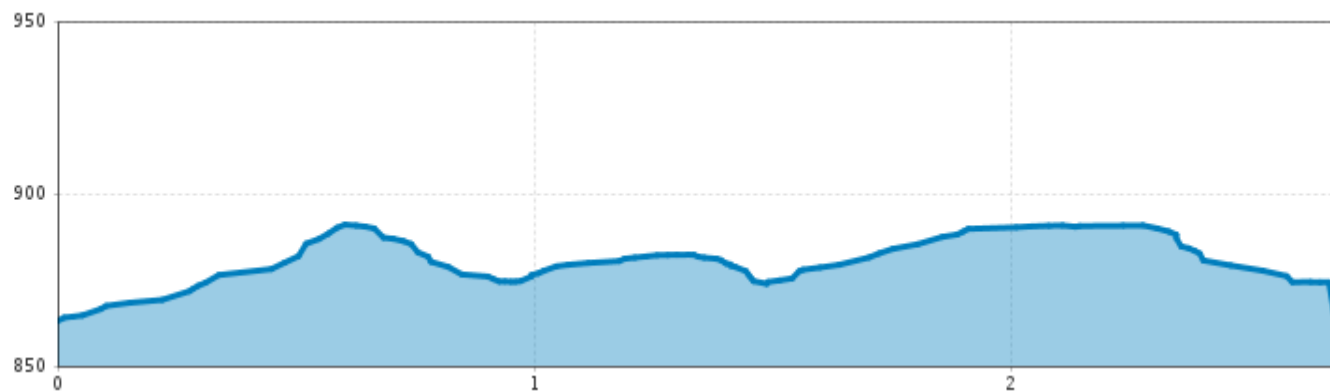

# Osterstein tour small

## Information

Starting point

**Parking space Fußballplatz Arzl**

Finishing point

**Parking space Fußballplatz Arzl**

Path surface

**asphalt, path**

## Description

Walk from the starting point towards the playground. Before the playground turn right and follow the farm and forest road to Osterstein. Walk through the estate and then go back to the starting point along the Diemersteig.