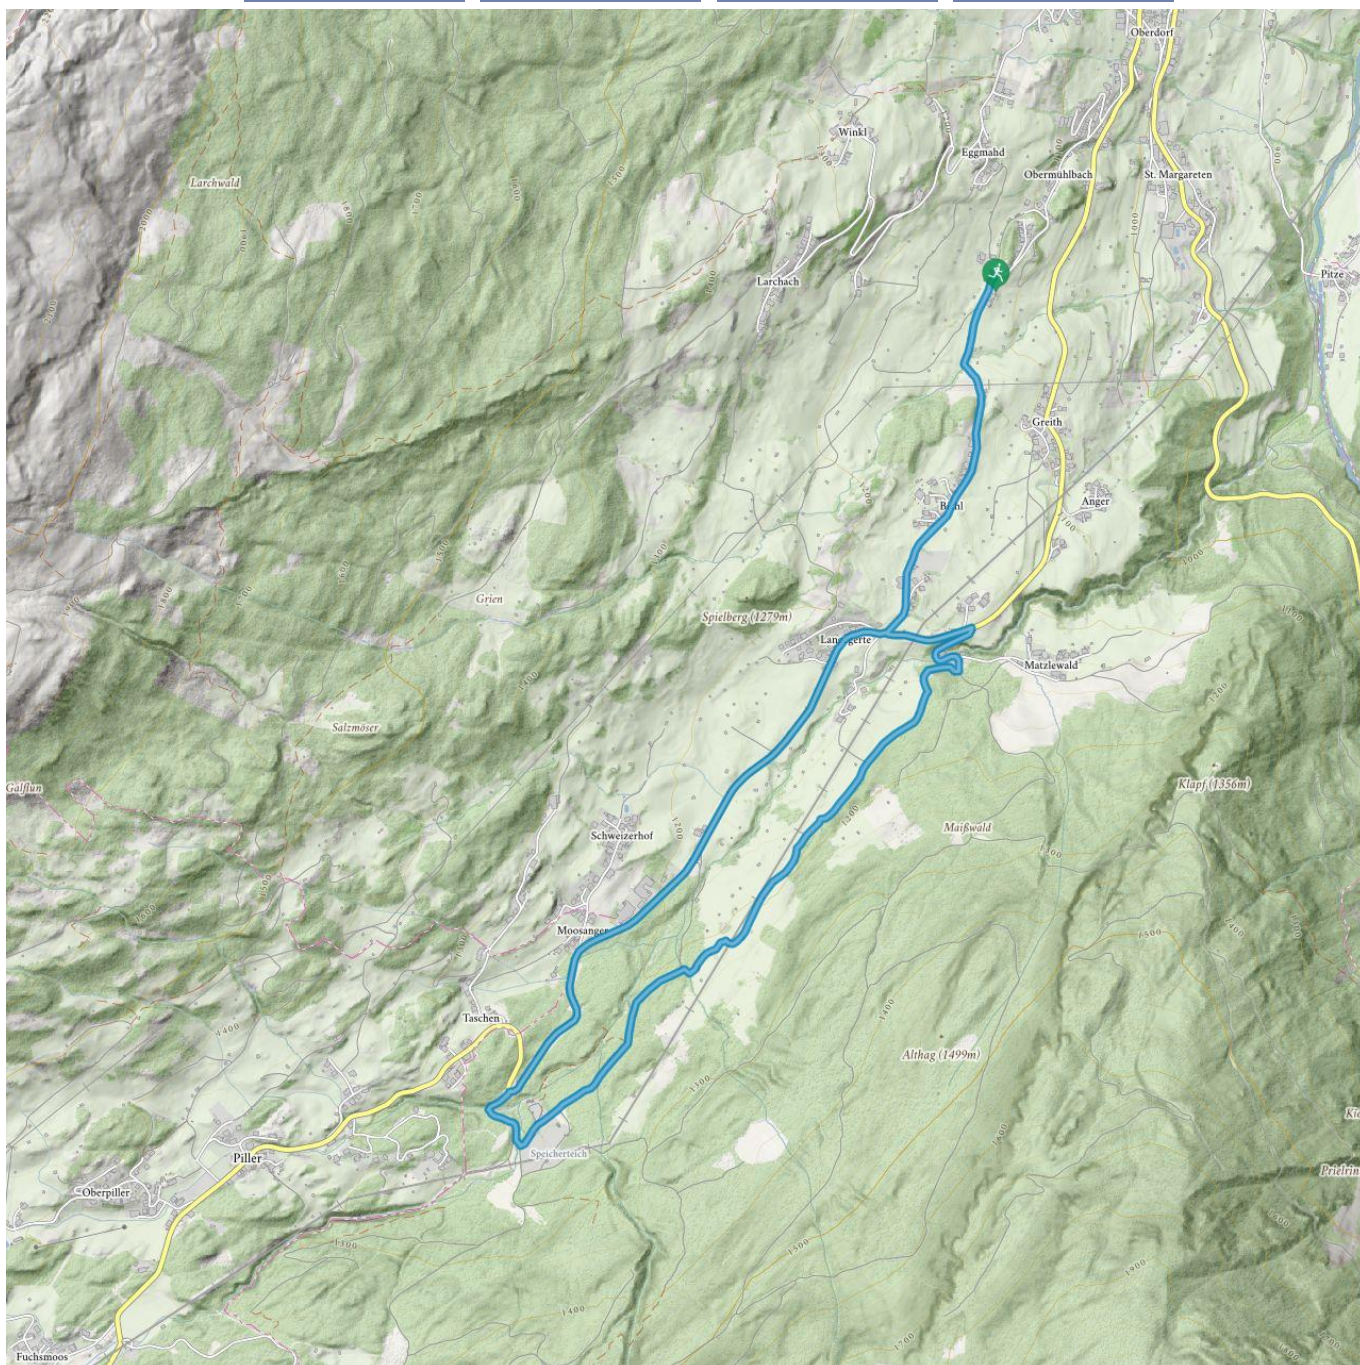

Klausboden Runde Klein

Uphill ascent
250 m

Descent
250 m

Highest point
1264 m

Route length
7,2 km

Klausboden Runde Klein

Information

Starting point

Parking space Mühlhoppen

Destination point

Parking space Mühlhoppen

Underground

forest path, some parts on asphalt

 Impressions