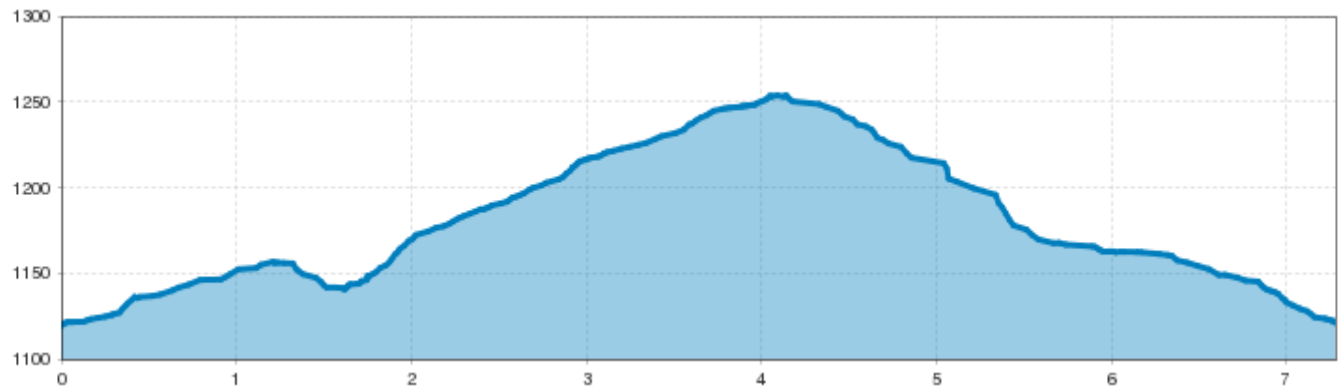

Klausboden Runde Klein

Uphill ascent
250 m

Descent
250 m

Highest point
1264 m

Route length
7,2 km

Klausboden Runde Klein

Information

Starting point

Parking space Mühlhoppen

Destination point

Parking space Mühlhoppen

Underground

forest path, some parts on asphalt

 Impressions