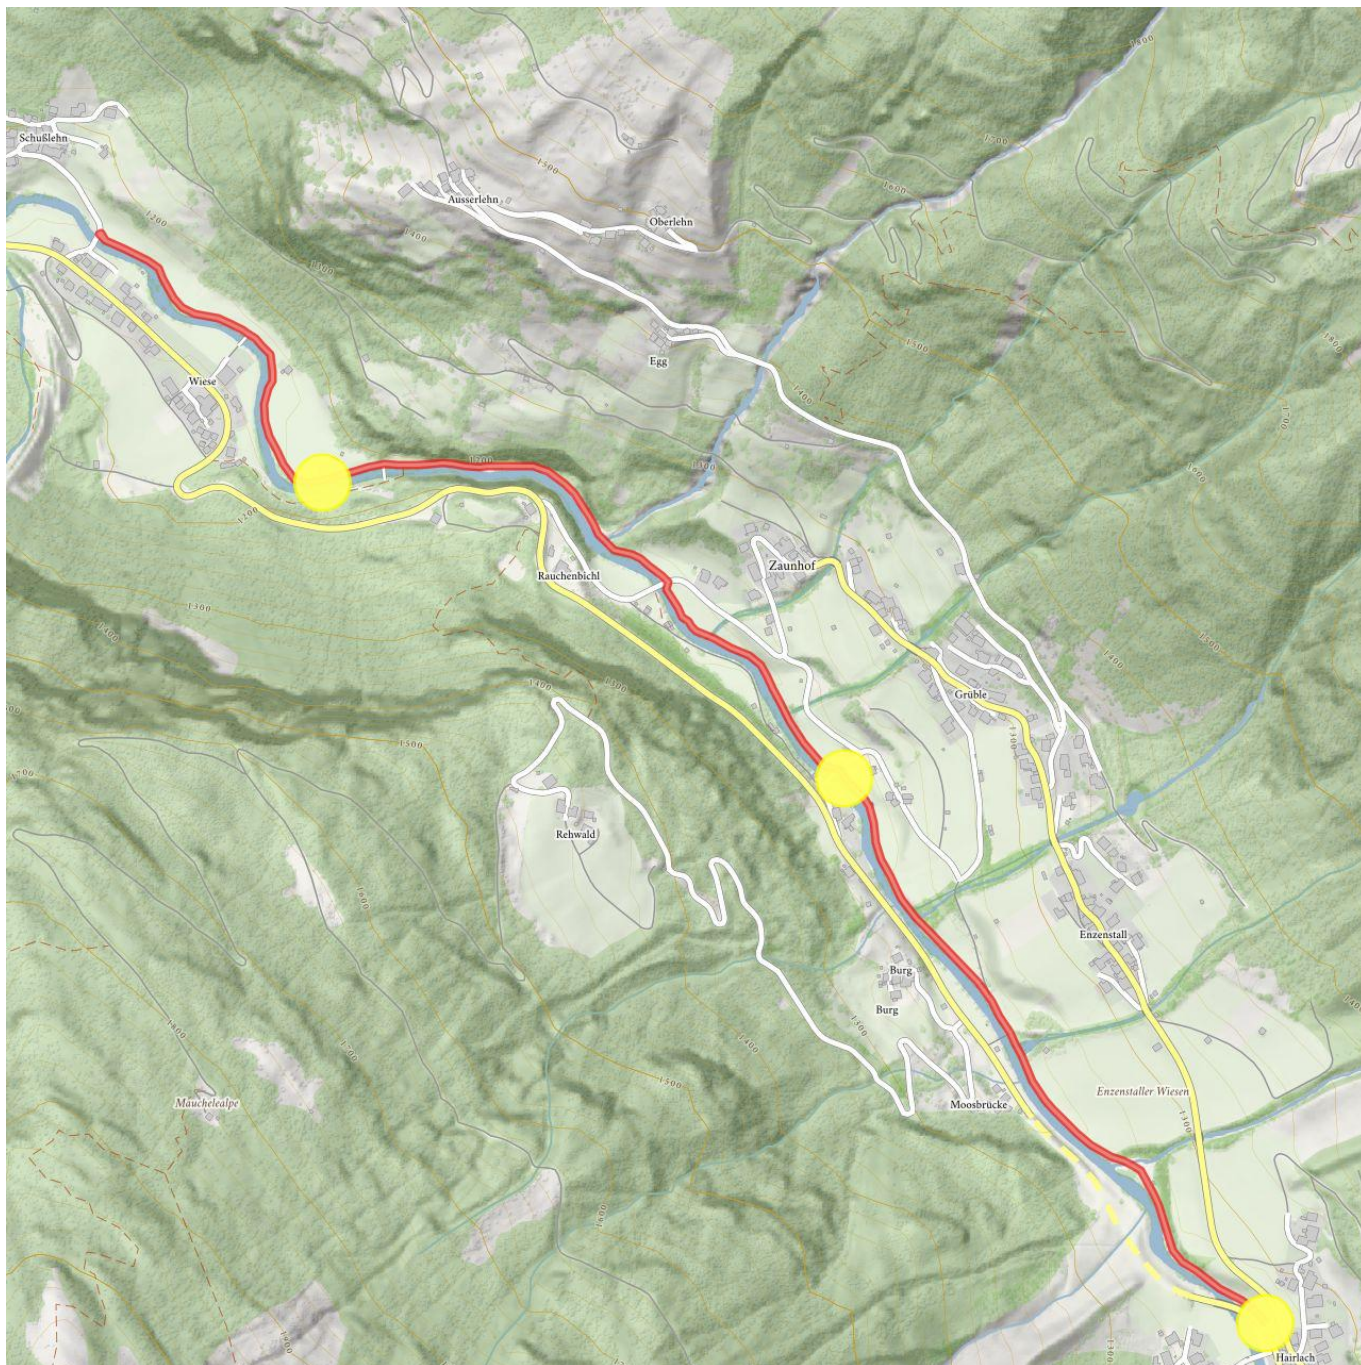

# Kitzgarten cross-country skiing trail

⬆  
Descent  
104 m

📈  
Highest point  
1276 m

↔  
Route length classic  
5,5 km

↔  
Route length skating  
5,5 km

# Kitzgarten cross-country skiing trail

## Information

Starting point **Hamlet Boden**

Destination point **Hamlet Boden**

Skating

Klassisch

Public transport

**Take the bus till the bus stop Zaunhof Hairlach.**

Parking

## Description

The Kitzgarten circular route runs from Boden all along the valley cross-country skiing trail through the impressive Kitzgarten gorge. Turn around in Wiese to get back to your starting point in Boden.