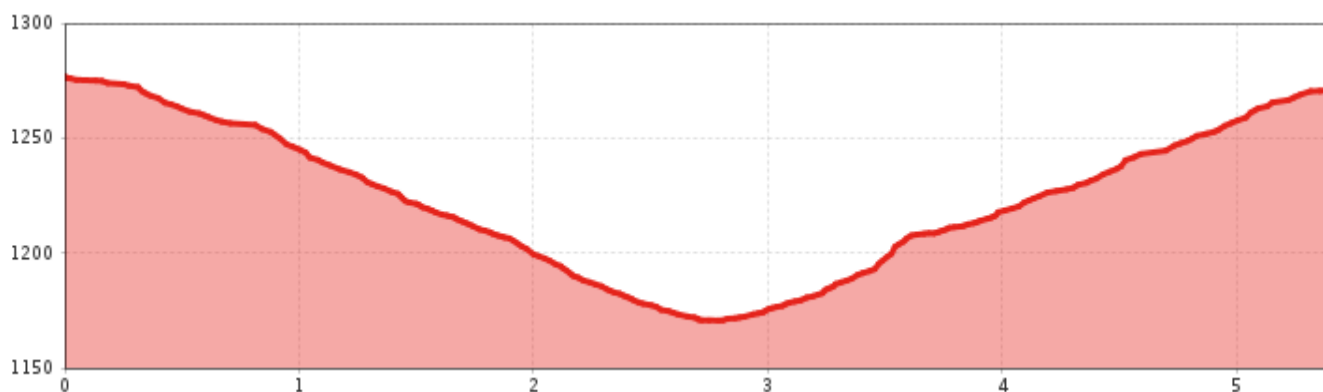

# Kitzgarten cross-country skiing trail

⬆  
Descent  
104 m

📈  
Highest point  
1276 m

↔  
Route length classic  
5,5 km

↔  
Route length skating  
5,5 km

# Kitzgarten cross-country skiing trail

## Description

The Kitzgarten circular route runs from Boden all along the valley cross-country skiing trail through the impressive Kitzgarten gorge. Turn around in Wiese to get back to your starting point in Boden.