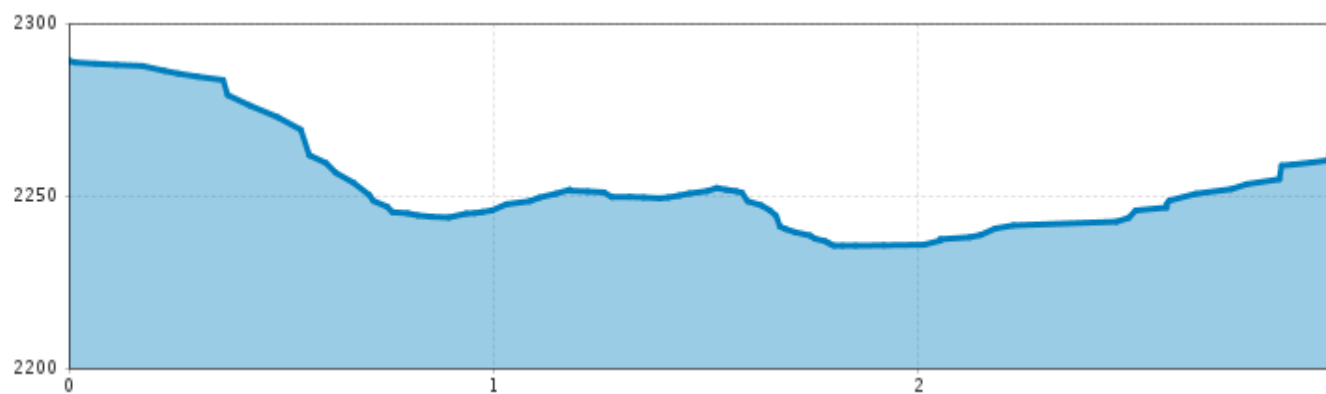

Riffelsee Runde

Elevation gain
66 m

Elevation loss
66 m

Highest point
2289 m

Route length
2,9 km

Rifflsee Runde

Information

Starting point

Mountain station Rifflseebahn

Finishing point

Mountain station Rifflseebahn

Underground

1,5 m wide path

 Impressions