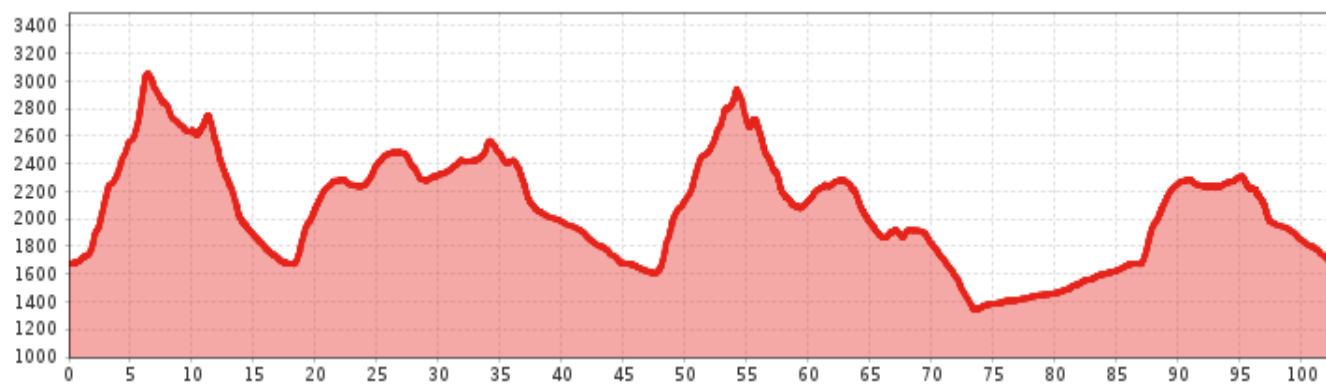

P105 - The Salomon Ultra, the supreme distance

 Elevation gain 6100 m	 Highest point 3063 m	 Route length 105 km
---	--	---

P105 - The Salomon Ultra, the supreme distance

Information

Starting point **Mandarfen**

Finishing point **Mandarfen**

Underground

Forest floor, gravel, glacier

 Impressions