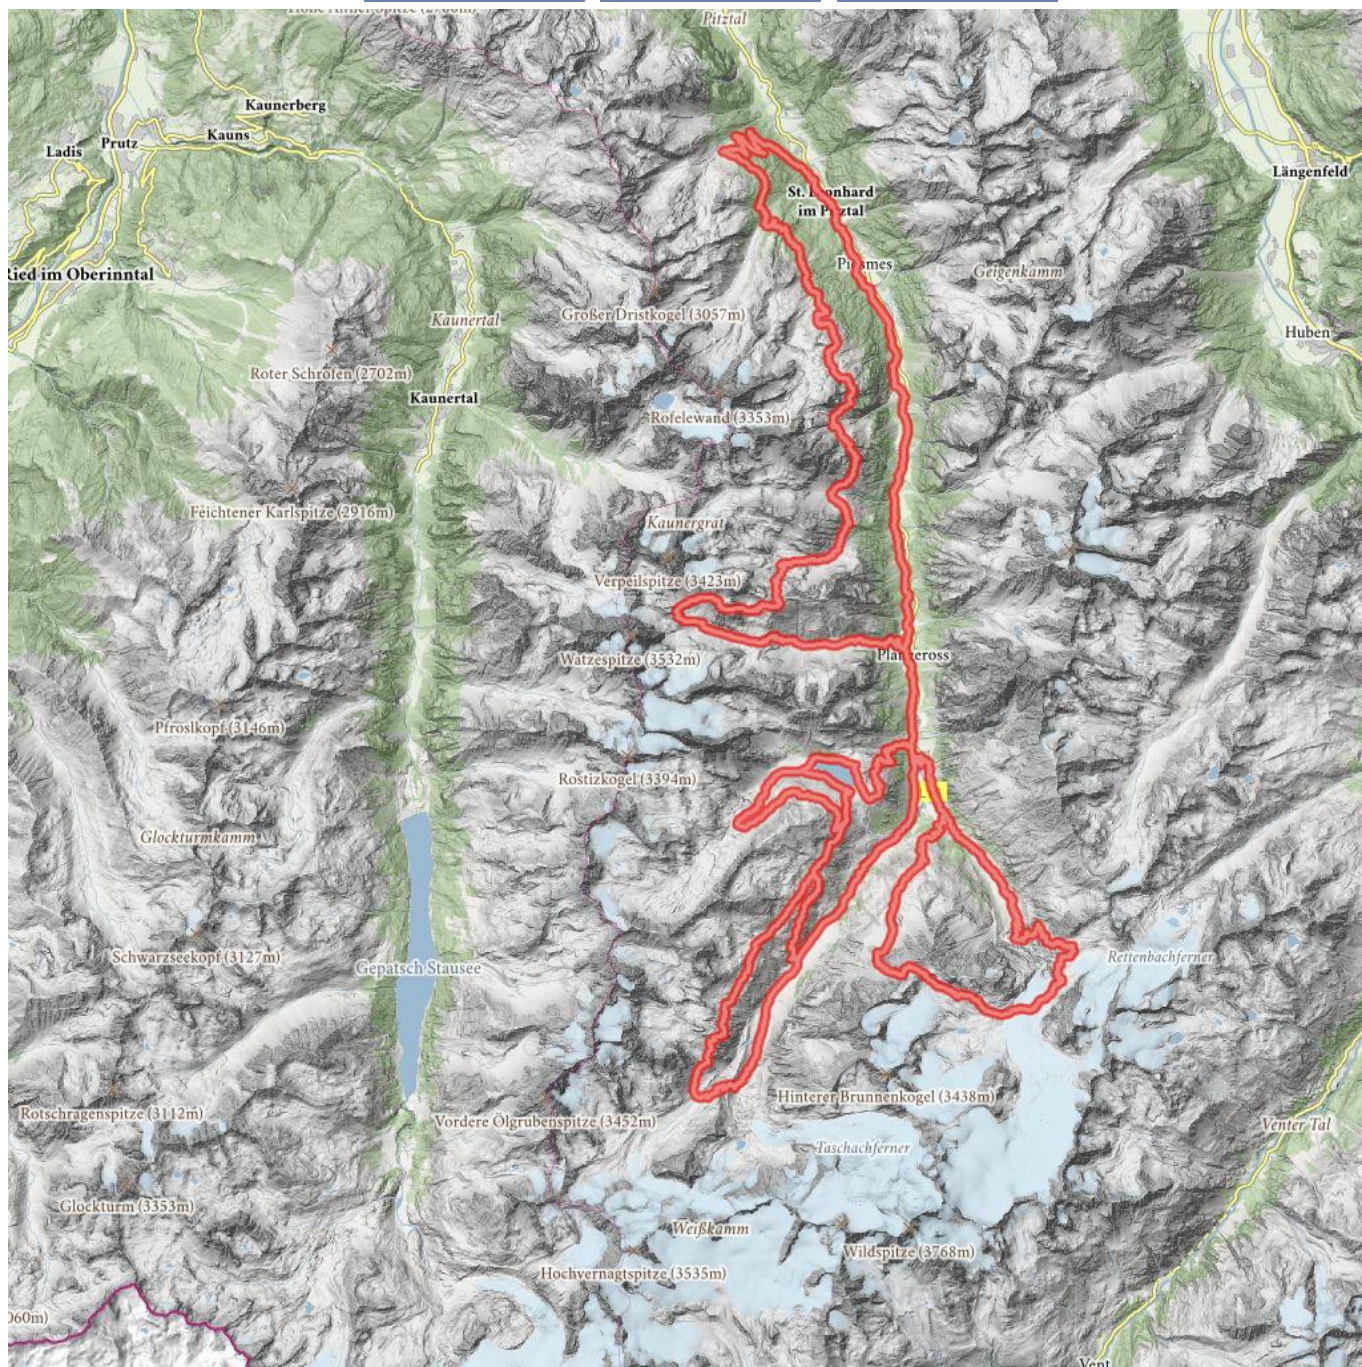

P105 - The Salomon Ultra, the supreme distance

 Elevation gain 6100 m	 Highest point 3063 m	 Route length 105 km
---	--	---

P105 - The Salomon Ultra, the supreme distance

Information

Starting point **Mandarfen**

Finishing point **Mandarfen**

Underground

Forest floor, gravel, glacier

 Impressions