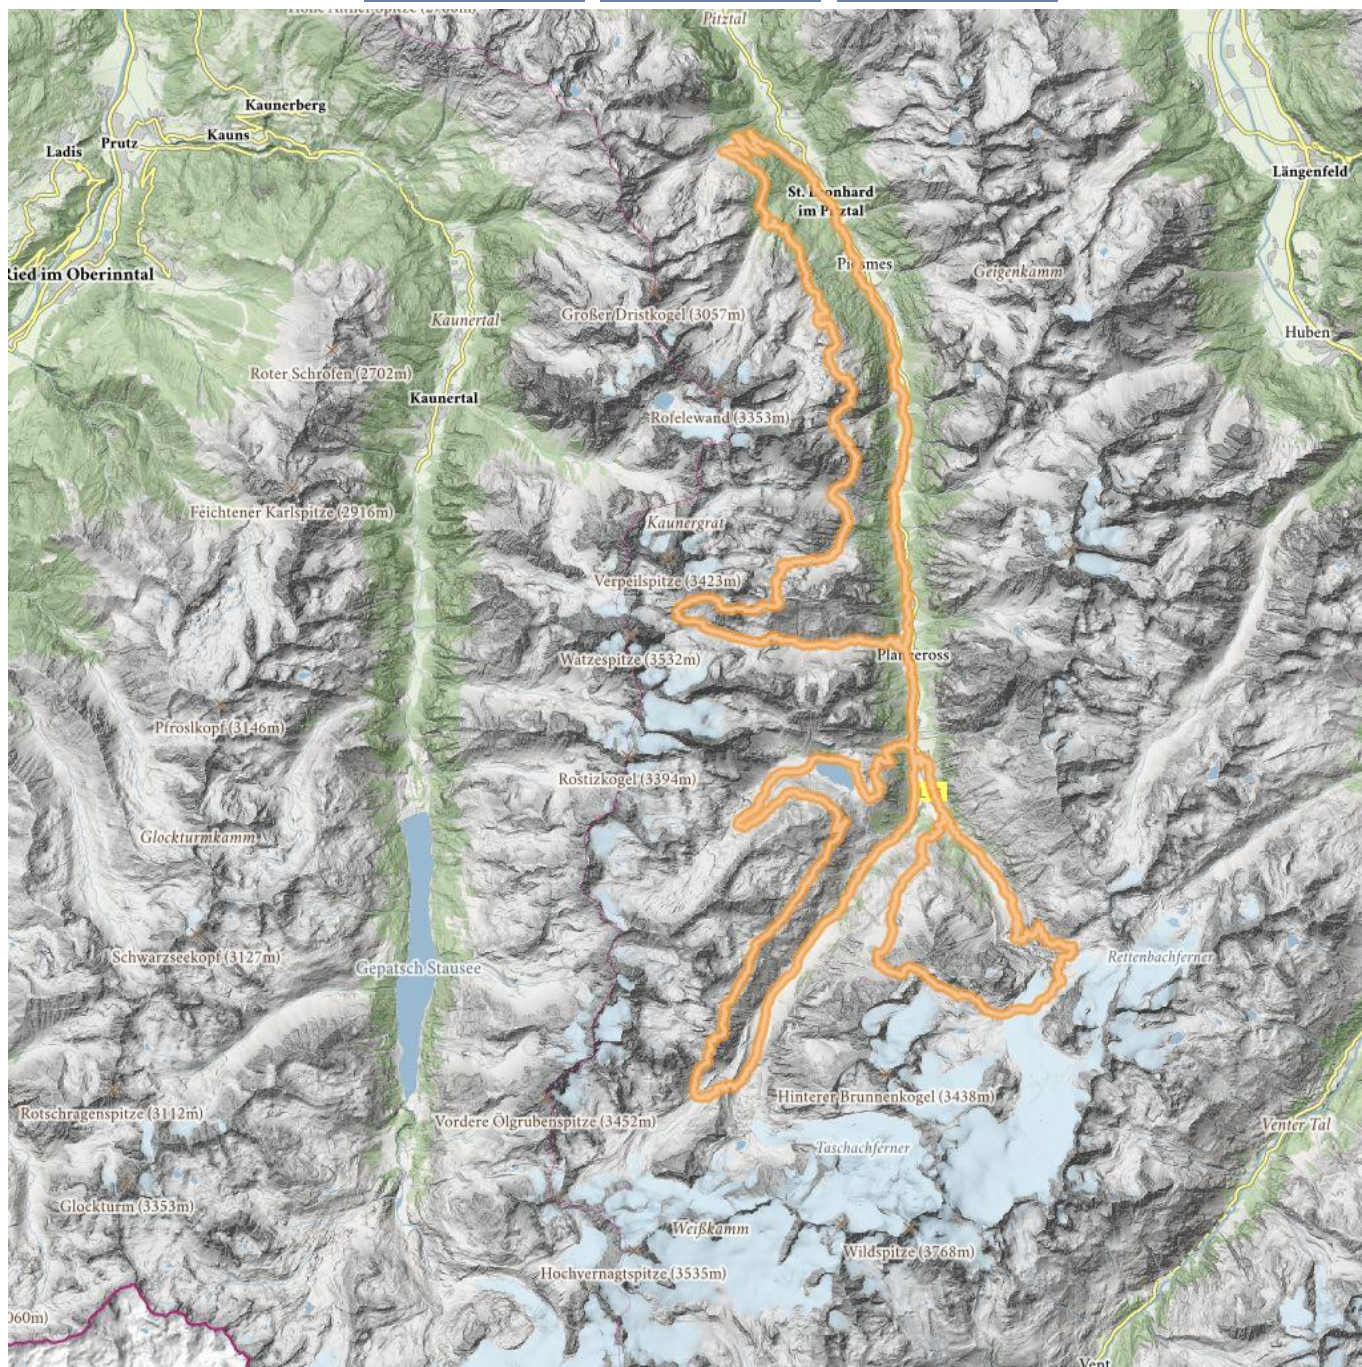

P90 - The Pitztal Glacier Ultra

Elevation gain
5400 m

Highest point
3067 m

Route length
90 km

P90 - The Pitztal Glacier Ultra

Information

Starting point **Mandarfen**

Finishing point **Mandarfen**

Underground

Forest floor, gravel, glacier

 Impressions