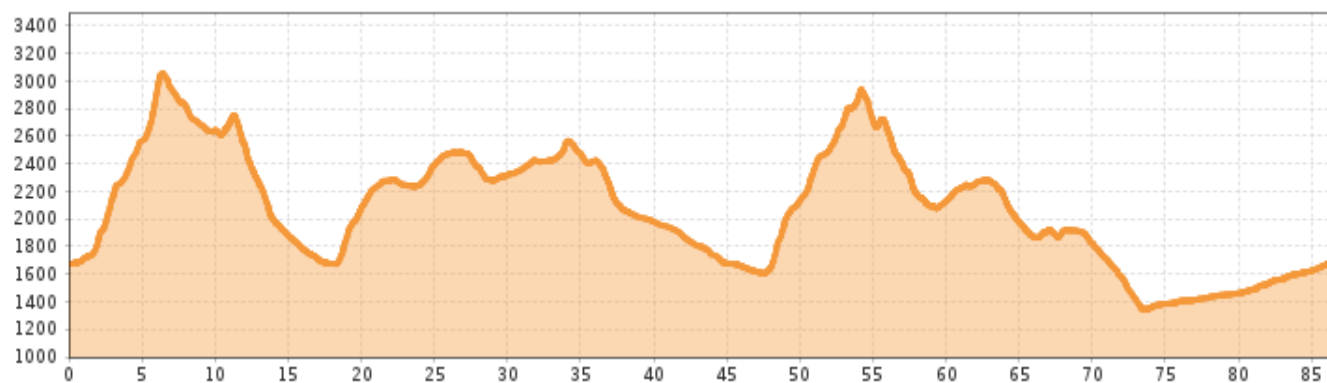

P90 - The Pitztal Glacier Ultra

Elevation gain
5400 m

Highest point
3067 m

Route length
90 km

P90 - The Pitztal Glacier Ultra

Information

Starting point **Mandarfen**

Finishing point **Mandarfen**

Underground

Forest floor, gravel, glacier

 Impressions