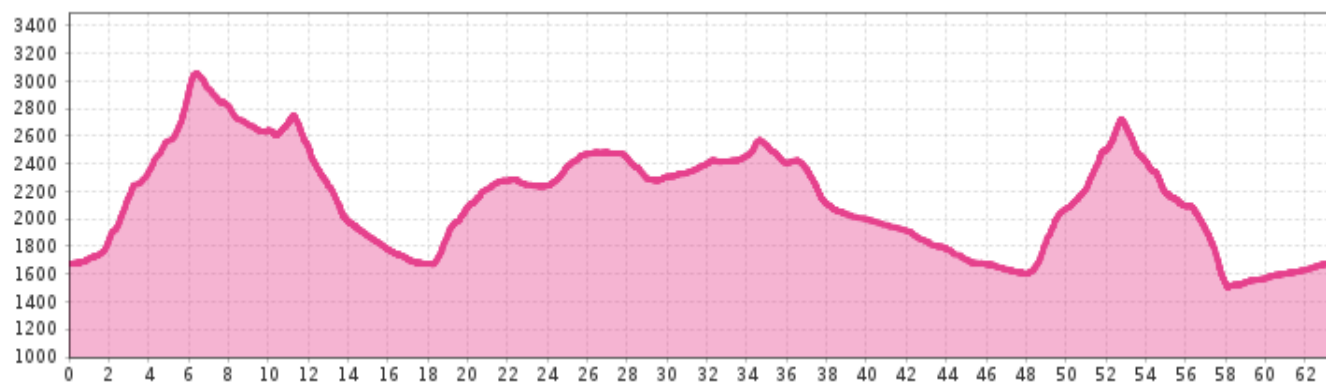

# P60 - Trail Experience

  
Elevation gain  
4000 m

  
Highest point  
3070 m

  
Route length  
62 km

## P60 - Trail Experience

### Information

Starting point **Mandarfen**

Finishing point **Mandarfen**

Underground

**Forest floor, gravel, glacier**

 Impressions