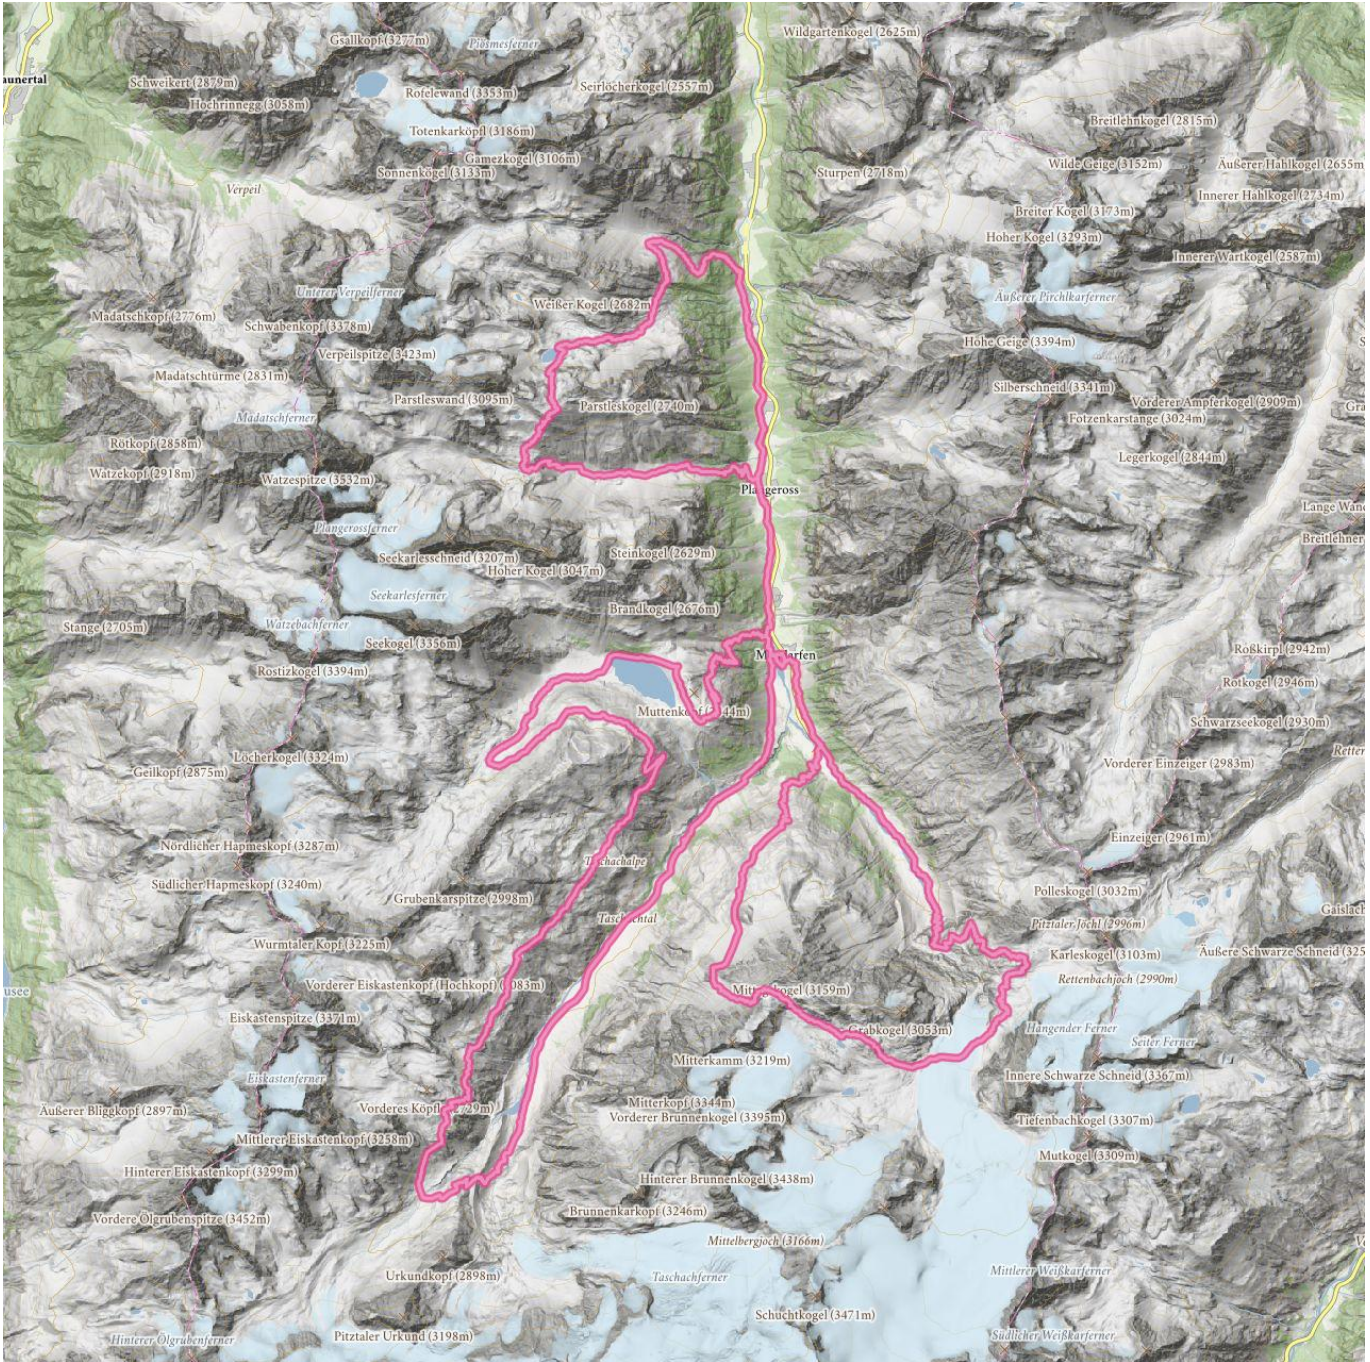

# P60 - Trail Experience

  
Elevation gain  
4000 m

  
Highest point  
3070 m

  
Route length  
62 km

## P60 - Trail Experience

### Information

Starting point **Mandarfen**

Finishing point **Mandarfen**

Underground

**Forest floor, gravel, glacier**

 Impressions