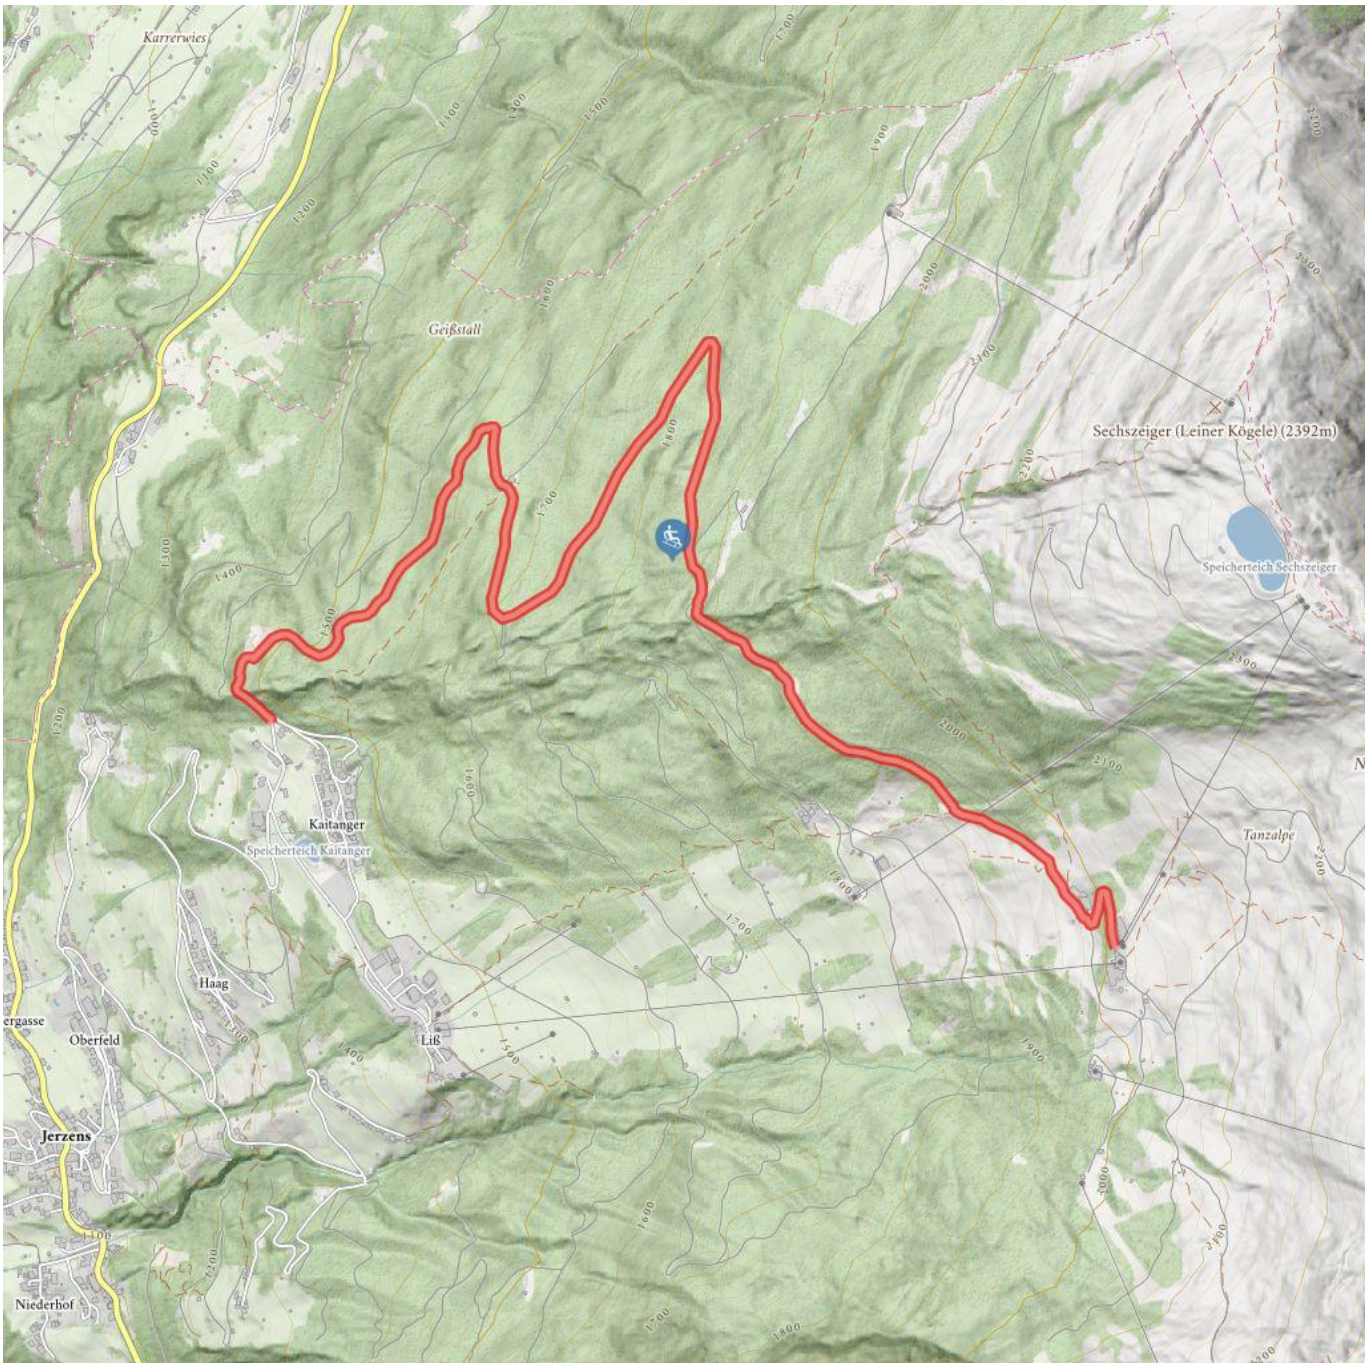

# Tobogganing run Hochzeiger

Elevation  
550 m

Route length  
6 km

# Tobogganing run Hochzeiger

Sea level from **1400 m**

Sea level up to **2000 m**

## Information

Starting point

**Mittelstation Hochzeiger Bergbahnen**

Destination point

**Weiler Kaitanger**

Lift

Name of lift

**Gondelbahn**

## Quality Seal

Tirol natural toboggan run seal of approval

 Impressions