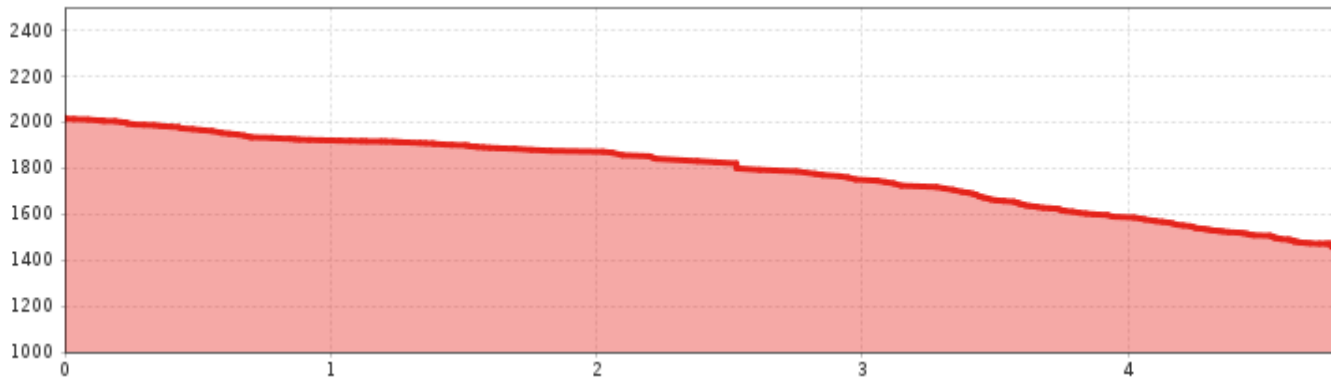

# Tobogganing run Hochzeiger

Elevation  
550 m

Route length  
6 km

# Tobogganing run Hochzeiger

Sea level from **1400 m**

Sea level up to **2000 m**