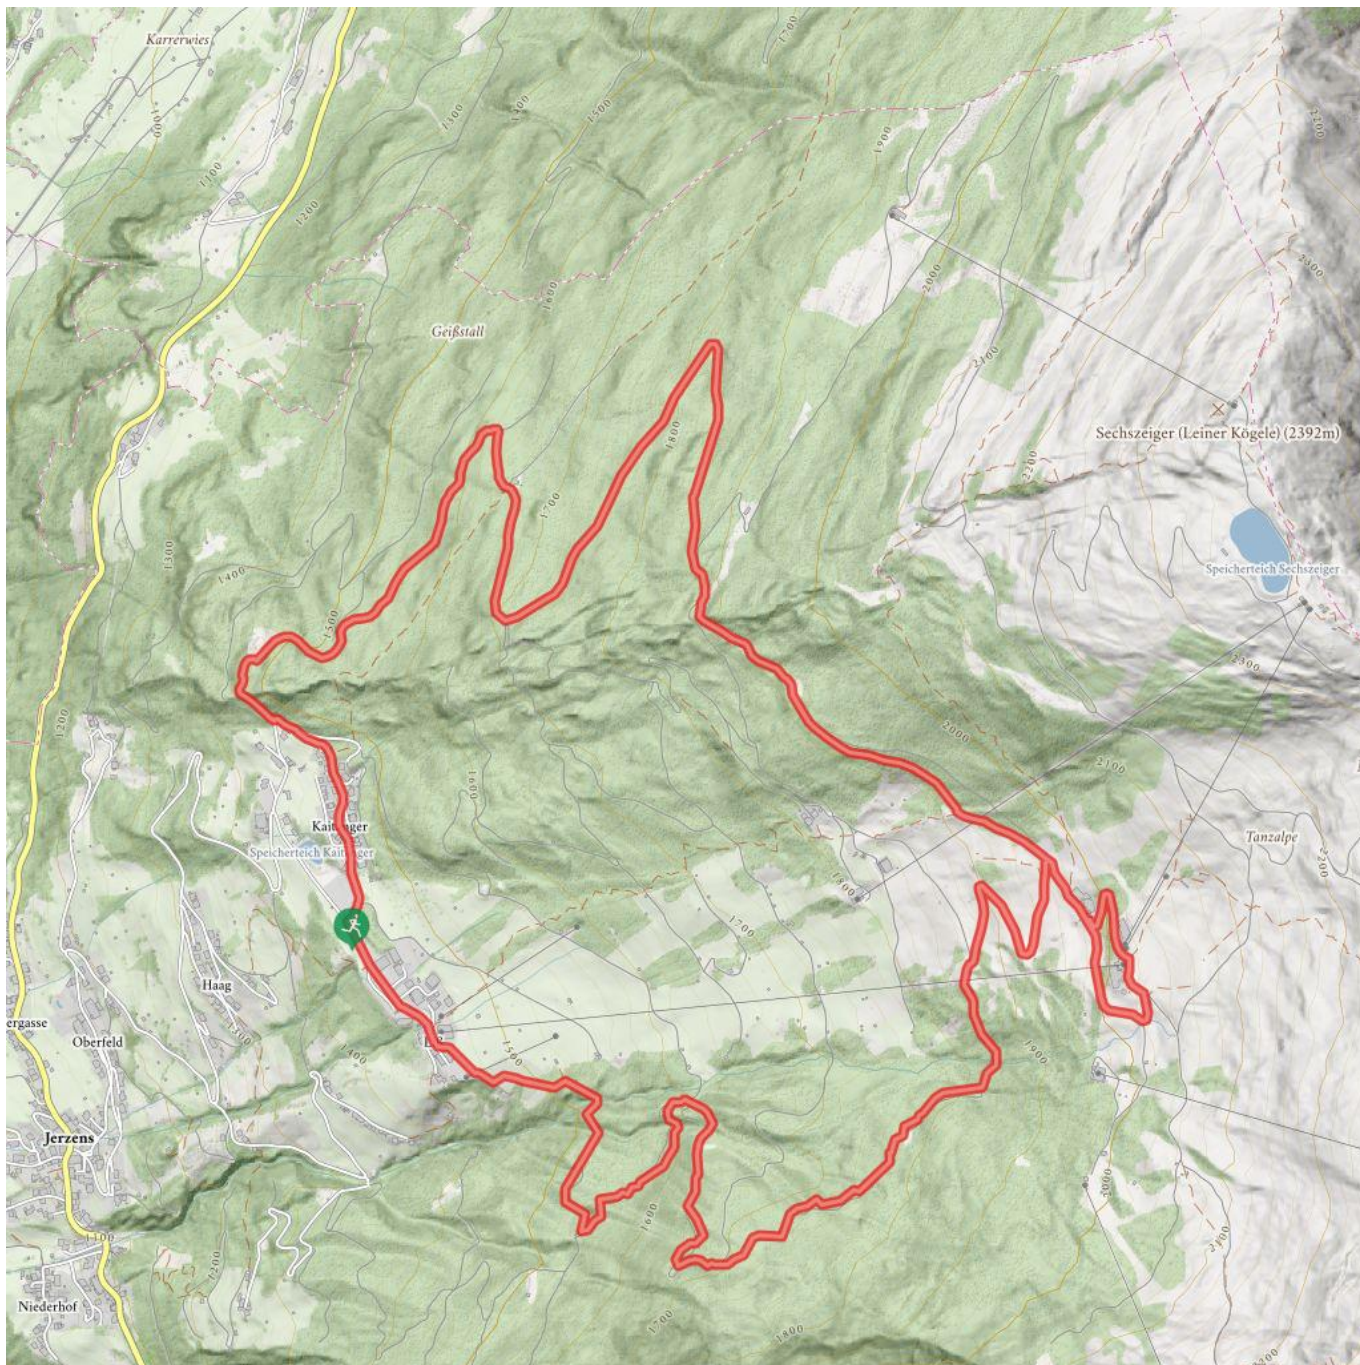

Berglaufstrecke Hochzeiger

Uphill ascent
570 m

Descent
570 m

Highest point
2026 m

Route length
10,1 km

Berglaufstrecke Hochzeiger

Information

Starting point

Parking spcae Hochzeiger

Destination point

Parking spcae Hochzeiger

Underground

small part on asphalt, forest path

Recommended

Trailschuhe

equipment