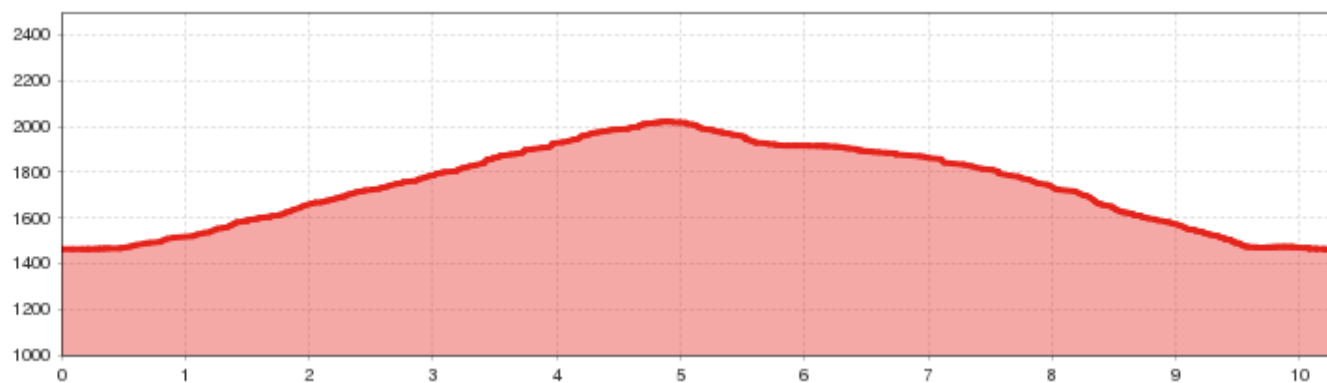

Berglaufstrecke Hochzeiger

Uphill ascent
570 m

Descent
570 m

Highest point
2026 m

Route length
10,1 km

Berglaufstrecke Hochzeiger

Information

Starting point

Parking spcae Hochzeiger

Destination point

Parking spcae Hochzeiger

Underground

small part on asphalt, forest path

Recommended

Trailschuhe

equipment