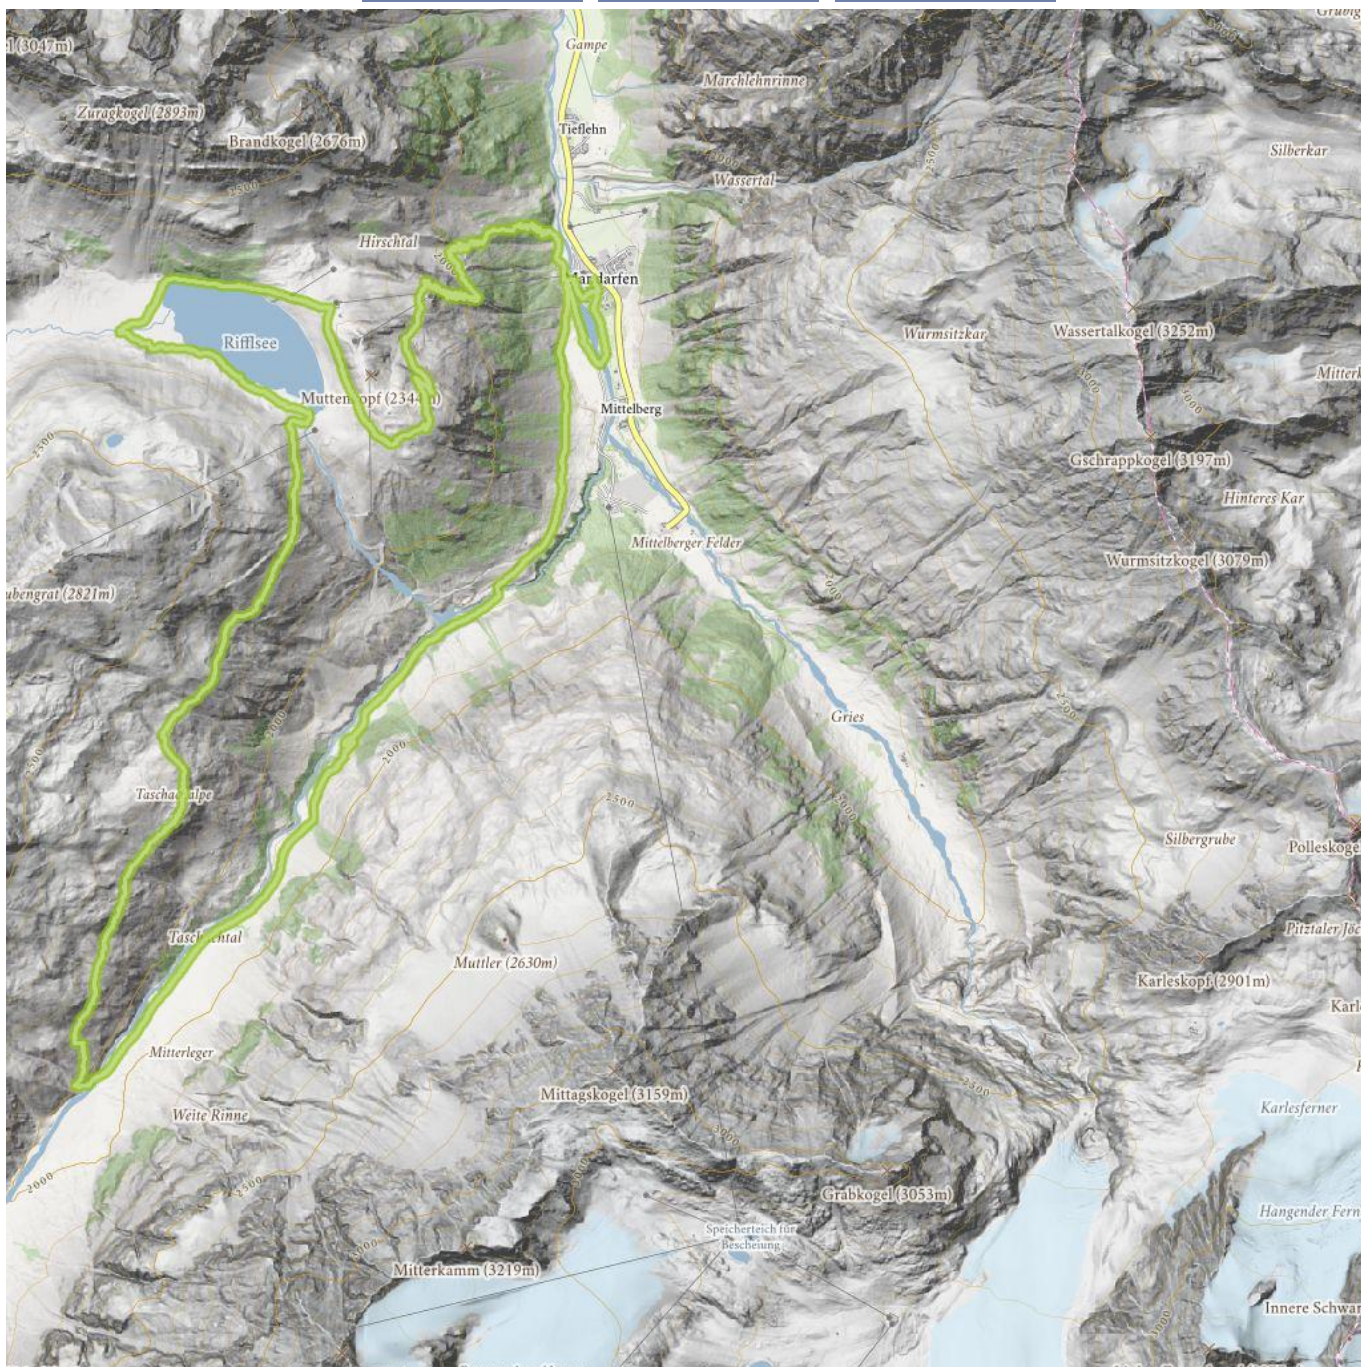

# P15 - Zirbensteig Trail

Uphill ascent  
850 m

Highest point  
2315 m

Route length  
15 km

## P15 - Zirbensteig Trail

### Information

Starting point           **Mandarfen**  
Destination point       **Mandarfen**  
Underground           **Forest floor, gravel**

 Impressions