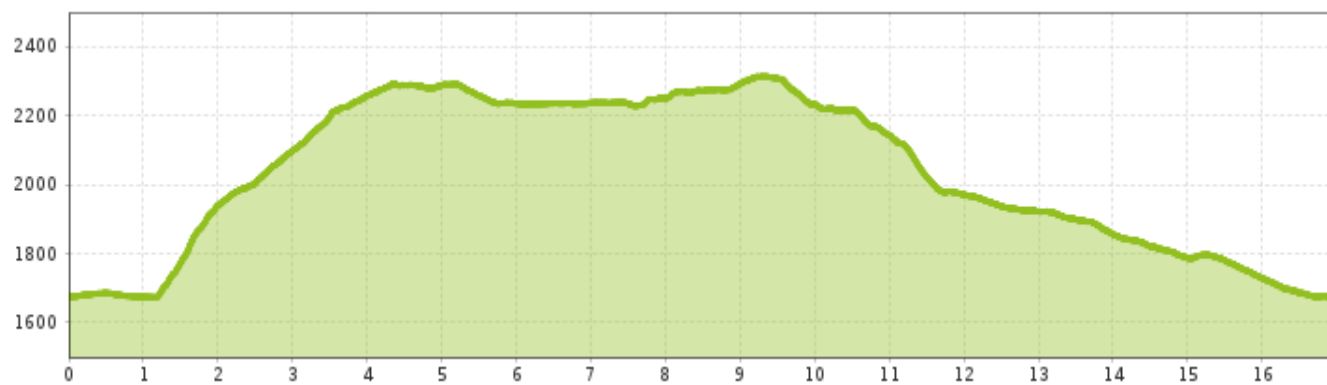

# P15 - Zirbensteig Trail

Uphill ascent  
850 m

Highest point  
2315 m

Route length  
15 km

## P15 - Zirbensteig Trail

### Information

Starting point           **Mandarfen**  
Destination point       **Mandarfen**  
Underground           **Forest floor, gravel**

 Impressions