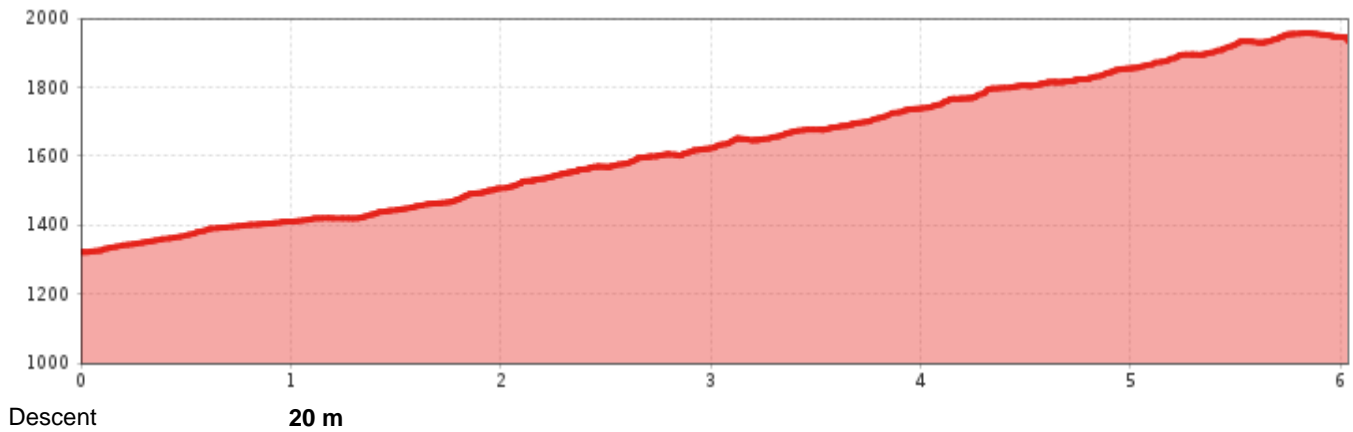

Lehnerjoch/Ludwigsburger Hütte 682

Uphill ascent
650 m

Highest point
1935 m

Ride time
1:40 h

Route length
6,2 km

Lehnerjoch/Ludwigsburger Hütte 682

Information

Starting point	Zaunhof Grüble
Destination point	Ludwigsburger Hütte
Path surface	4.3 km Gravel, 1.7 km Asphalt
Number	682
Duration E-Bike	1:00 h
Fitness	4
Technical	3
Arrival	Take the bus till the bus stop Zaunhof Grüble.

Description

Before the Pitztal Bike Route turn off follow the route via Zaunhof, mostly on a forest road with several bends all the way up to the catered mountain hut Ludwigsburger Hütte. Bikers will be rewarded with a beautiful view of the entire Pitztal valley. Return via the same route.