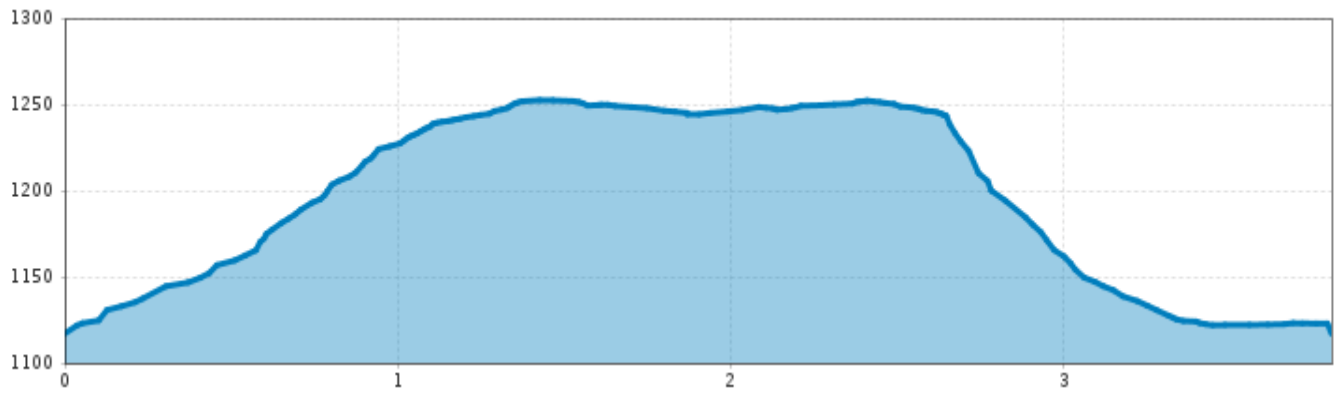

Vilage - Falsterwies – Gischlewies - Village

Elevation gain
170 m

Elevation loss
170 m

Highest point
1269 m

Route length
3,8 km

Walking time / total
1:15 h

Vilage - Falsterwies – Gischlewies - Village

Information

Starting point

Tourist information office Jerzens

Finishing point

Tourist information office Jerzens

Path surface

asphalt, forest path, field path

Route type

Circular hike