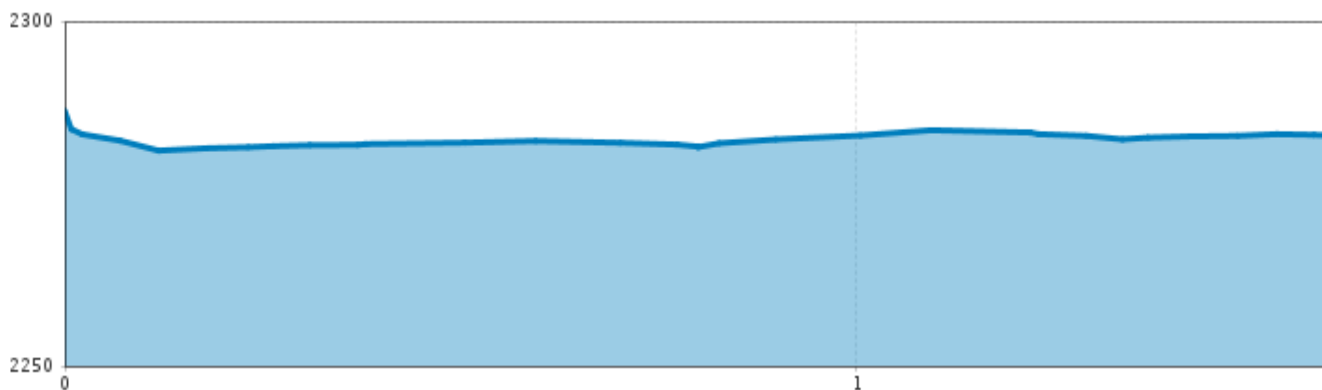

Easy walking route Sunna Alm - Riffelseehütte

Information

Starting point

top station Riffelseebahn/Sunna Alm

Finishing point

top station Riffelseebahn/Sunna Alm

Path surface

agricultural road

Getting there

Take the bus till the bus stop Mandarfen Riffelseebahn. Afterwards use the lift up to the starting point.

Description

Follow the agricultural road from the starting point towards the catered mountain Riffelseehütte. Return via the same route.