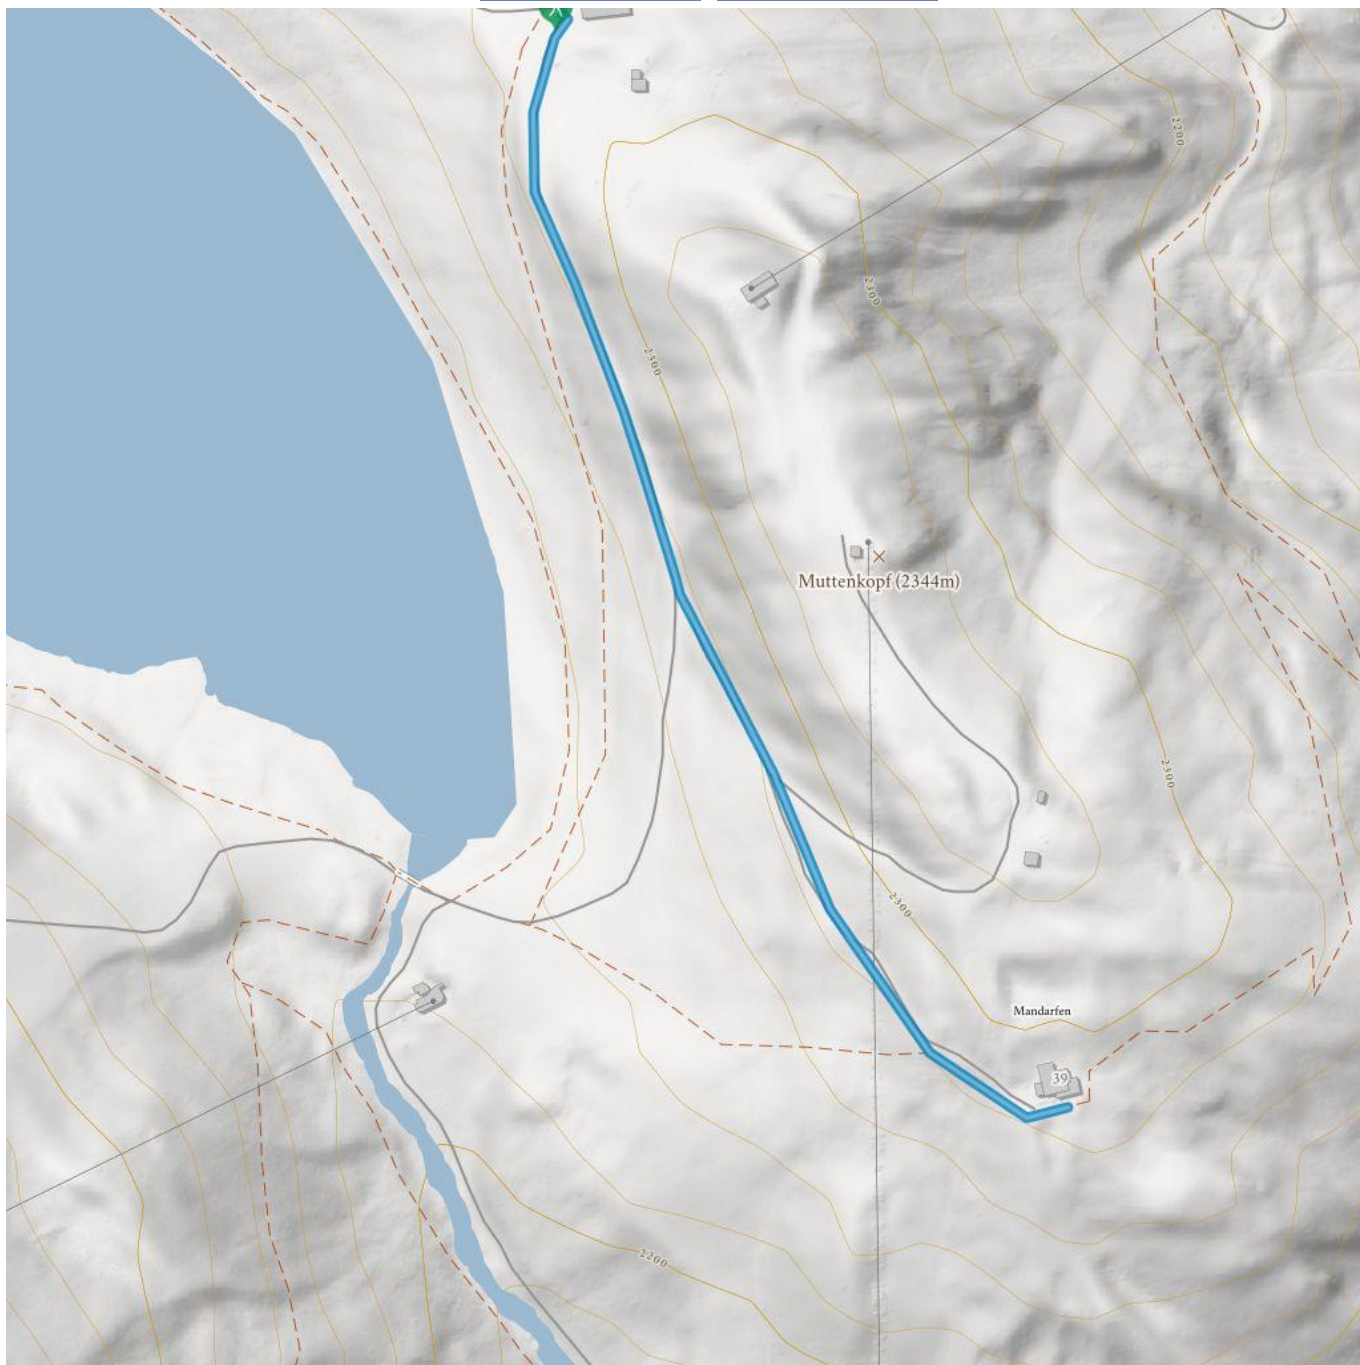

Easy walking route Sunna Alm - Riffelseehütte

Elevation gain
15 m

Elevation loss
15 m

Highest point
2287 m

Walking time / ascent
0:15 h

Route length
1,6 km

Walking time / total
0:30 h

Walking time / descent
0:15 h

Easy walking route Sunna Alm - Riffelseehütte

Information

Starting point

top station Riffelseebahn/Sunna Alm

Finishing point

top station Riffelseebahn/Sunna Alm

Path surface

agricultural road

Getting there

Take the bus till the bus stop Mandarfen Riffelseebahn. Afterwards use the lift up to the starting point.

Description

Follow the agricultural road from the starting point towards the catered mountain Riffelseehütte. Return via the same route.