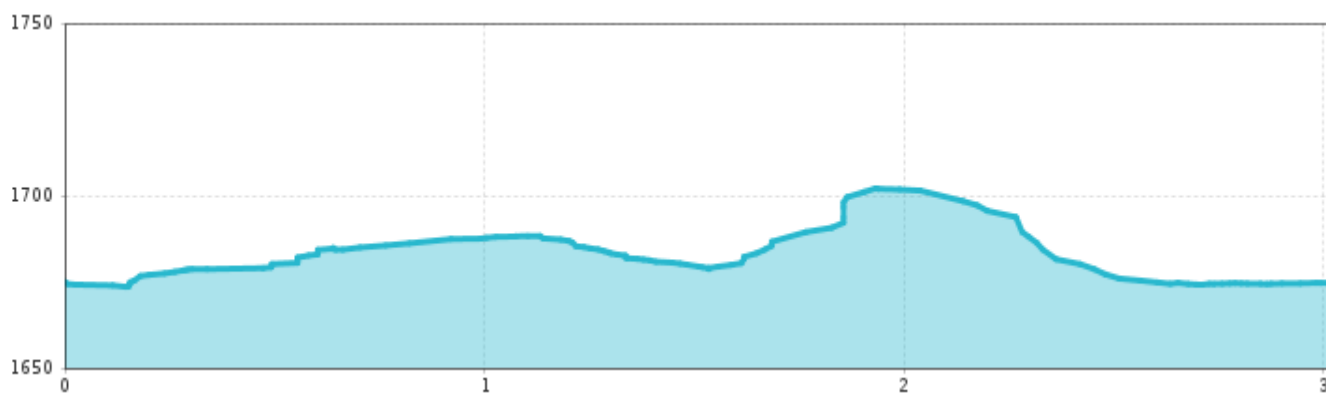

Mandarferner Runde klein

Uphill ascent
30 m

Descent
30 m

Highest point
1711 m

Route length
3 km

Walking time / total
0:45 h

Mandarfner Runde klein

Information

Starting point

Riffelsee Parkplatz/Bushaltestelle

Destination point

Riffelsee Parkplatz/Bushaltestelle

Route type

Circular hike

Family hike