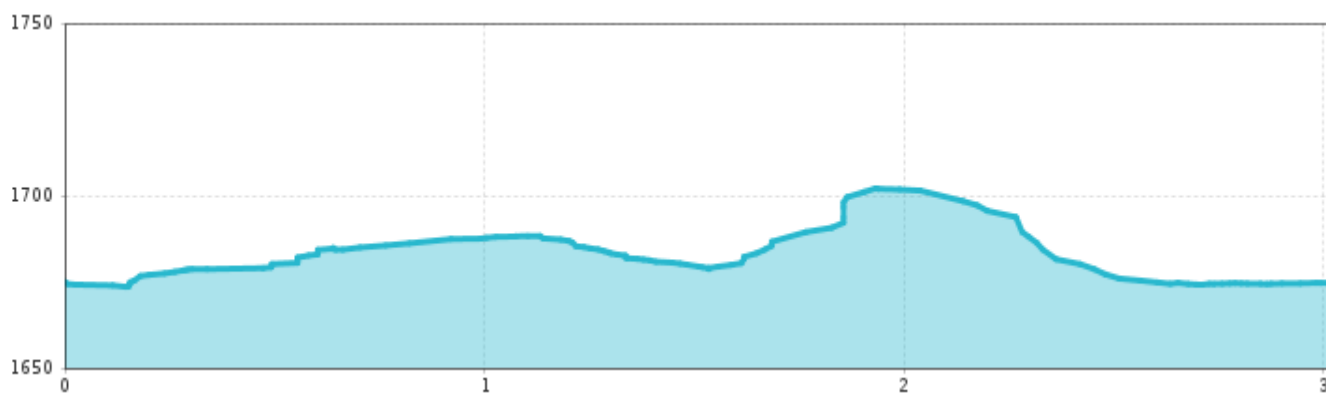

Mandarfer Runde klein

Elevation gain
30 m

Elevation loss
30 m

Highest point
1711 m

Route length
3 km

Walking time / total
0:45 h

Mandarfner Runde klein

Information

Starting point

Riffelsee Parkplatz/Bushaltestelle

Finishing point

Riffelsee Parkplatz/Bushaltestelle

Route type

Circular hike

Family hike

 Impressions