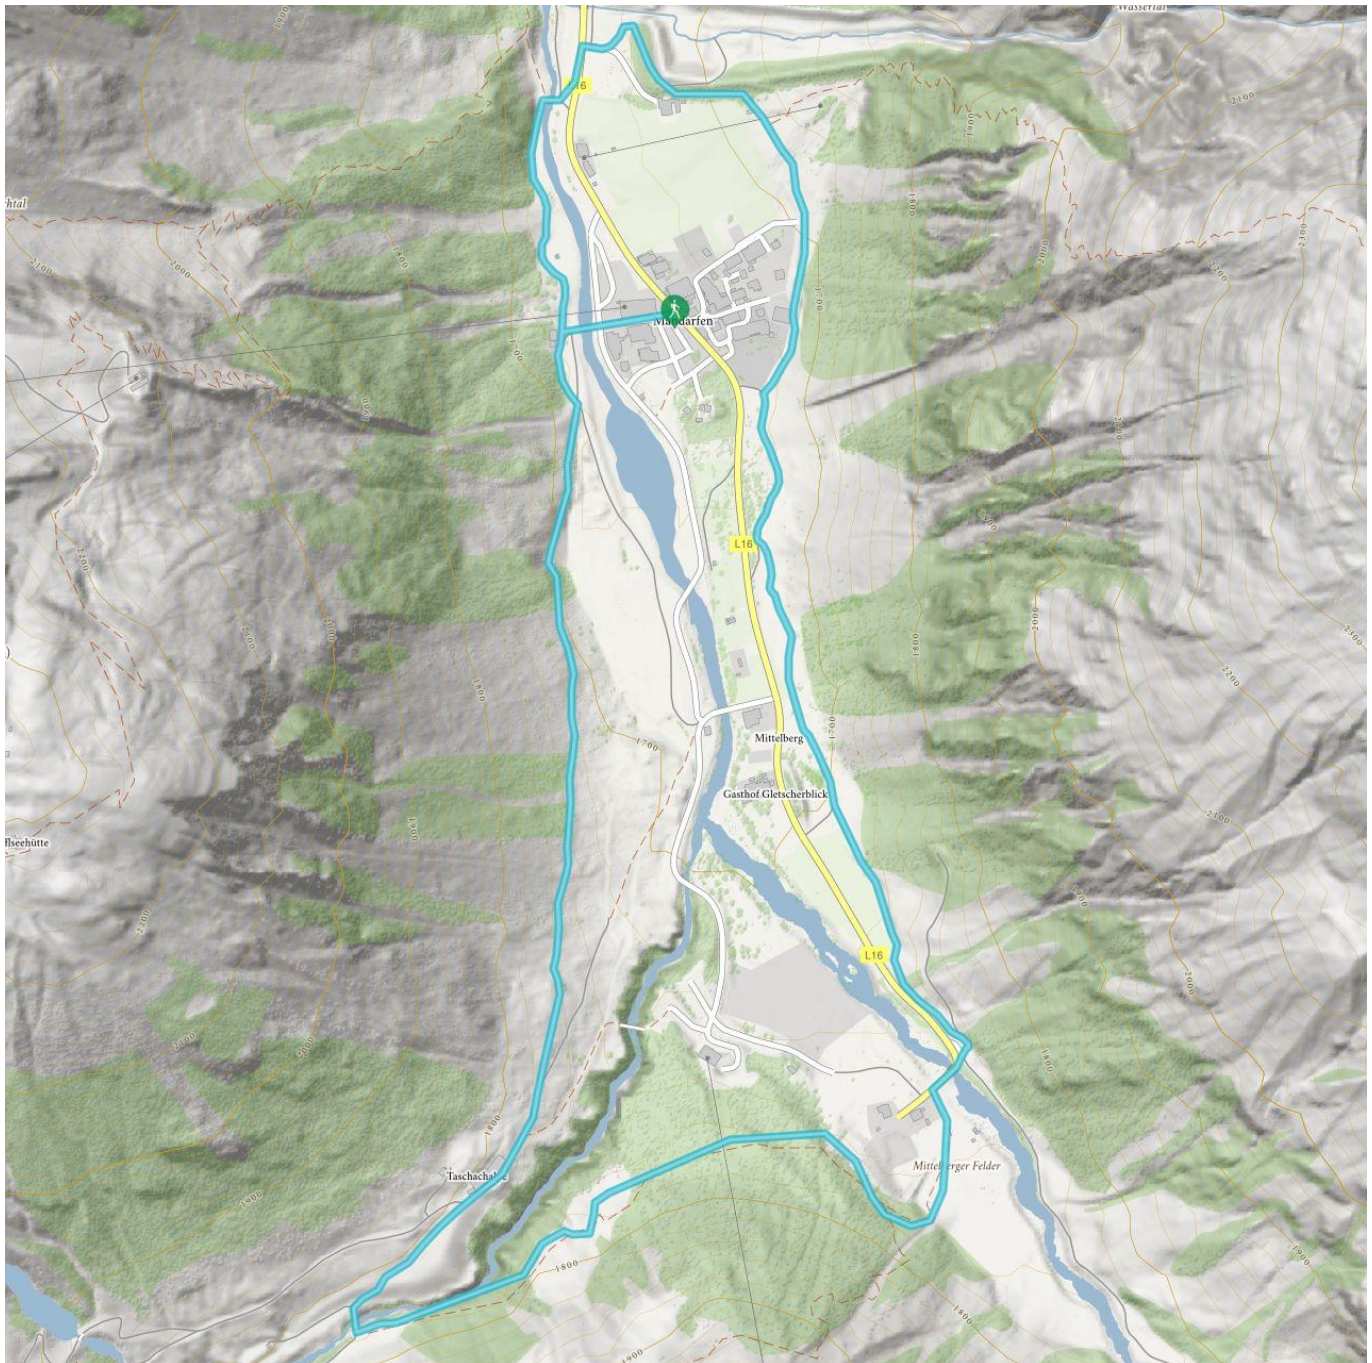

Mandarner Runde groß

Elevation gain
160 m

Elevation loss
160 m

Highest point
1796 m

Route length
5,8 km

Walking time / total
1:30 h

Mandarfner Runde groß

Information

Starting point

Parkplatz Riffelseebahn/Haltestelle Riffelseebahn

Finishing point

Parkplatz Riffelseebahn/Haltestelle Riffelseebahn

Route type

Circular hike

Family hike

 Impressions