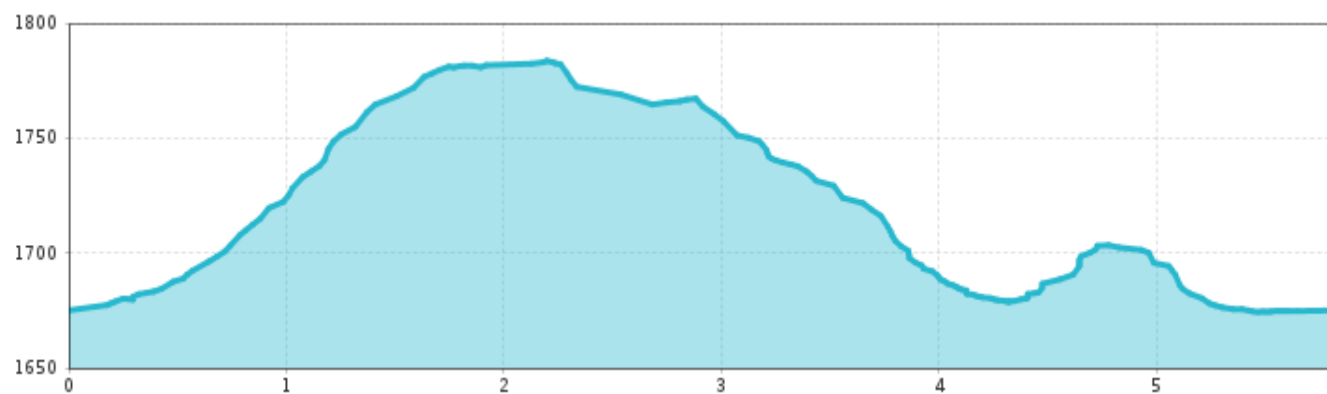

Mandarner Runde groß

Elevation gain
160 m

Elevation loss
160 m

Highest point
1796 m

Route length
5,8 km

Walking time / total
1:30 h

Mandarfner Runde groß

Information

Starting point

Parkplatz Riffelseebahn/Haltestelle Riffelseebahn

Finishing point

Parkplatz Riffelseebahn/Haltestelle Riffelseebahn

Route type

Circular hike

Family hike

 Impressions