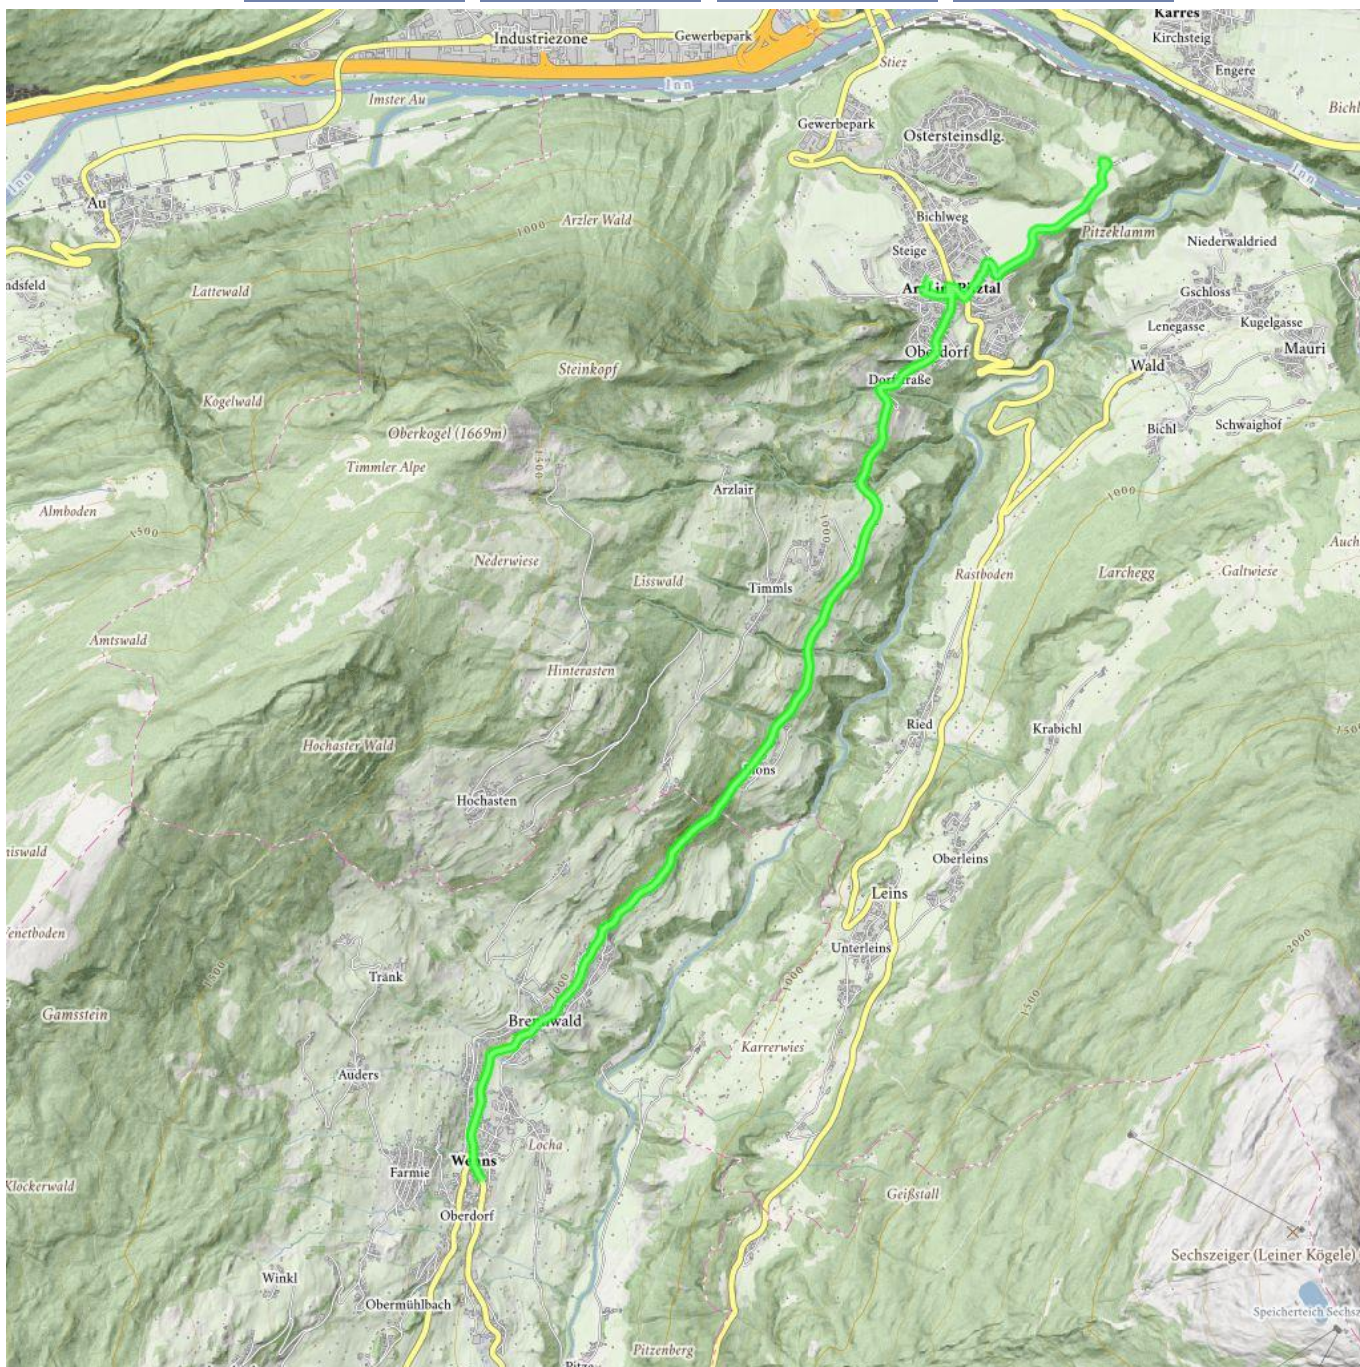

# Run & Fun 8 KM

Uphill ascent  
10 m

Descent  
170 m

Highest point  
1000 m

Route length  
8 km

# Run & Fun 8 KM

## Information

Starting point

**Wenns Gemeindezentrum**

Destination point

**Gruabe Arena in Arzl**

Underground

**Asphalt**