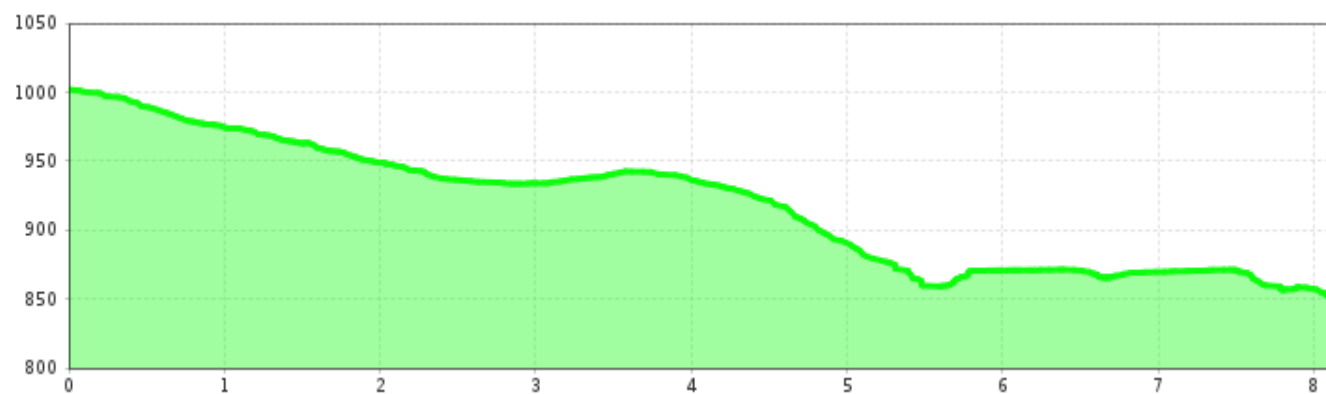

# Run & Fun 8 KM

Uphill ascent  
10 m

Descent  
170 m

Highest point  
1000 m

Route length  
8 km

# Run & Fun 8 KM

## Information

Starting point

**Wenns Gemeindezentrum**

Destination point

**Gruabe Arena in Arzl**

Underground

**Asphalt**