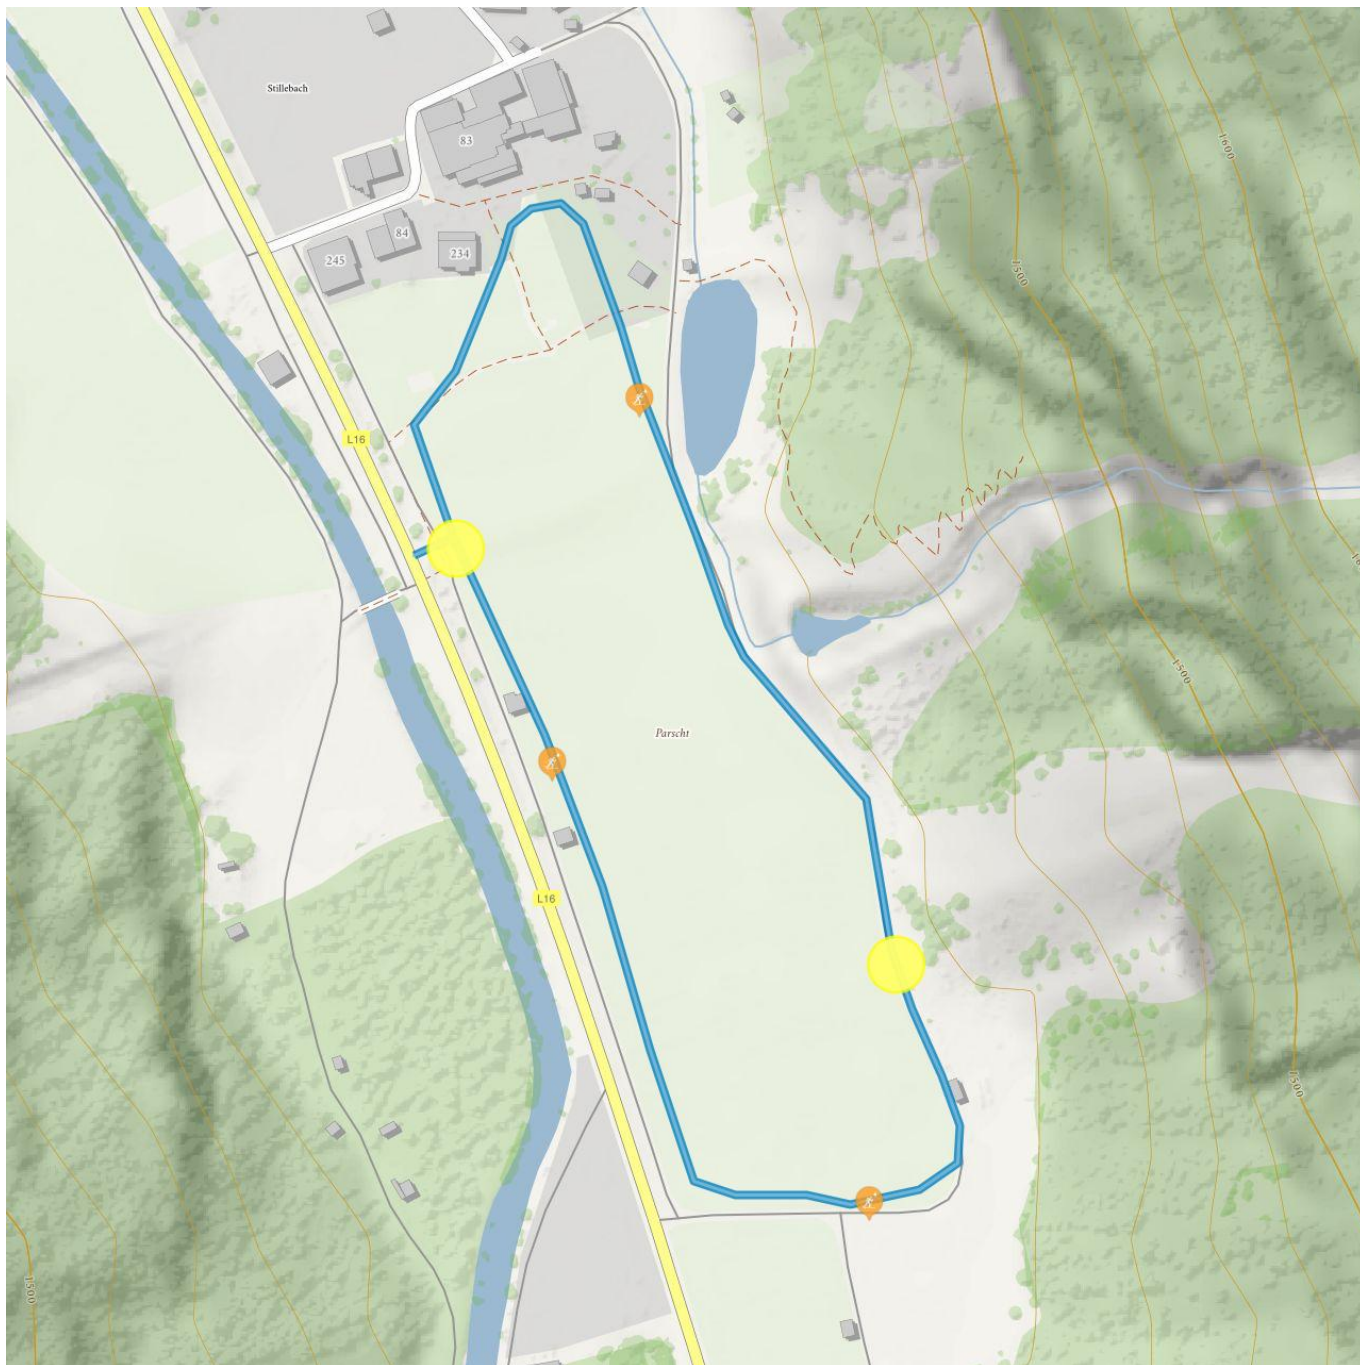

Night cross-country skiing trail Stillebach

Highest point
1410 m

Route length classic
1 km

Route length skating
1 km

Night cross-country skiing trail Stillebach

Information

Starting point **Biohotel Stillebach**

Destination point **Biohotel Stillebach**

Skating

Klassisch

Public transport

Take the bus till the bus stop Stillebach.

Parking

Parking space Stillebach.

 Impressions