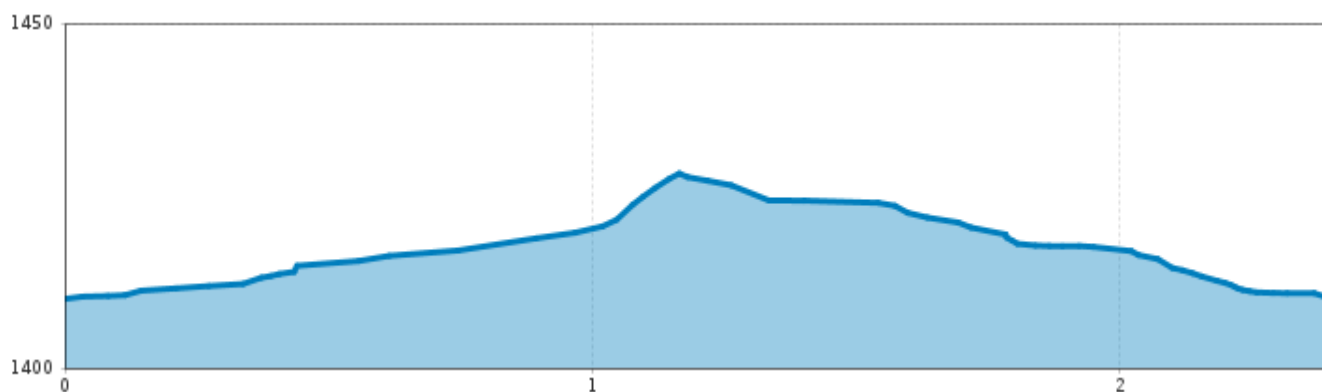

Chapel Cross-country skiing trail

Elevation gain
15 m

Highest point
1430 m

Route length classic
3,1 km

Route length skating
3,1 km

Chapel Cross-country skiing trail

Information

Starting point **Hamlet Stillebach**

Finishing point **Hamlet Stillebach**

Skating

Klassisch

Public transport

Take the bus till the bus stop Stillebach.

Parking

Parking space Stillebach

Description

This almost 3.1 km long loop is ideal for beginners and returners. You start from the car park in Stillebach or from the Biohotel Stillebach to the chapel before Weixmannstall without any significant differences in altitude.