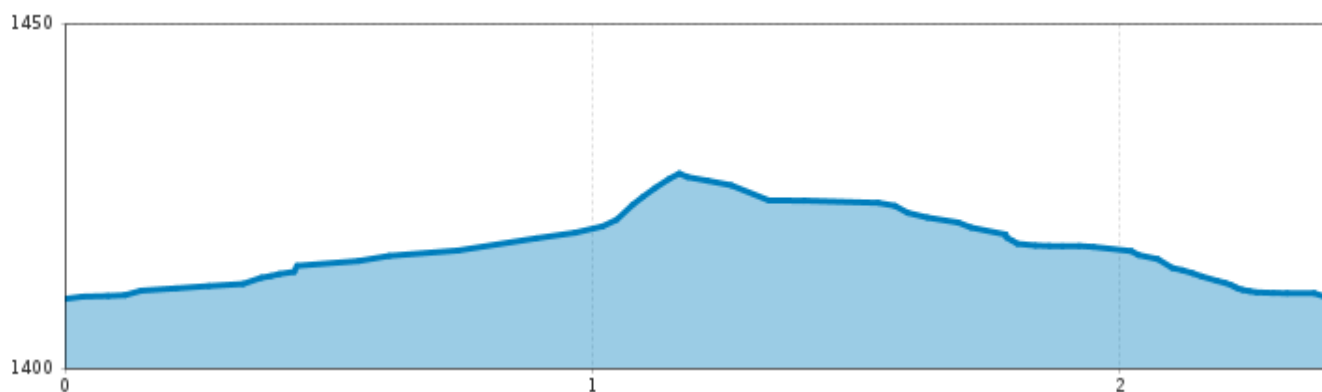

# Chapel Cross-country skiing trail

  
Descent  
15 m

  
Highest point  
1430 m

  
Route length classic  
3,1 km

  
Route length skating  
3,1 km

# Chapel Cross-country skiing trail