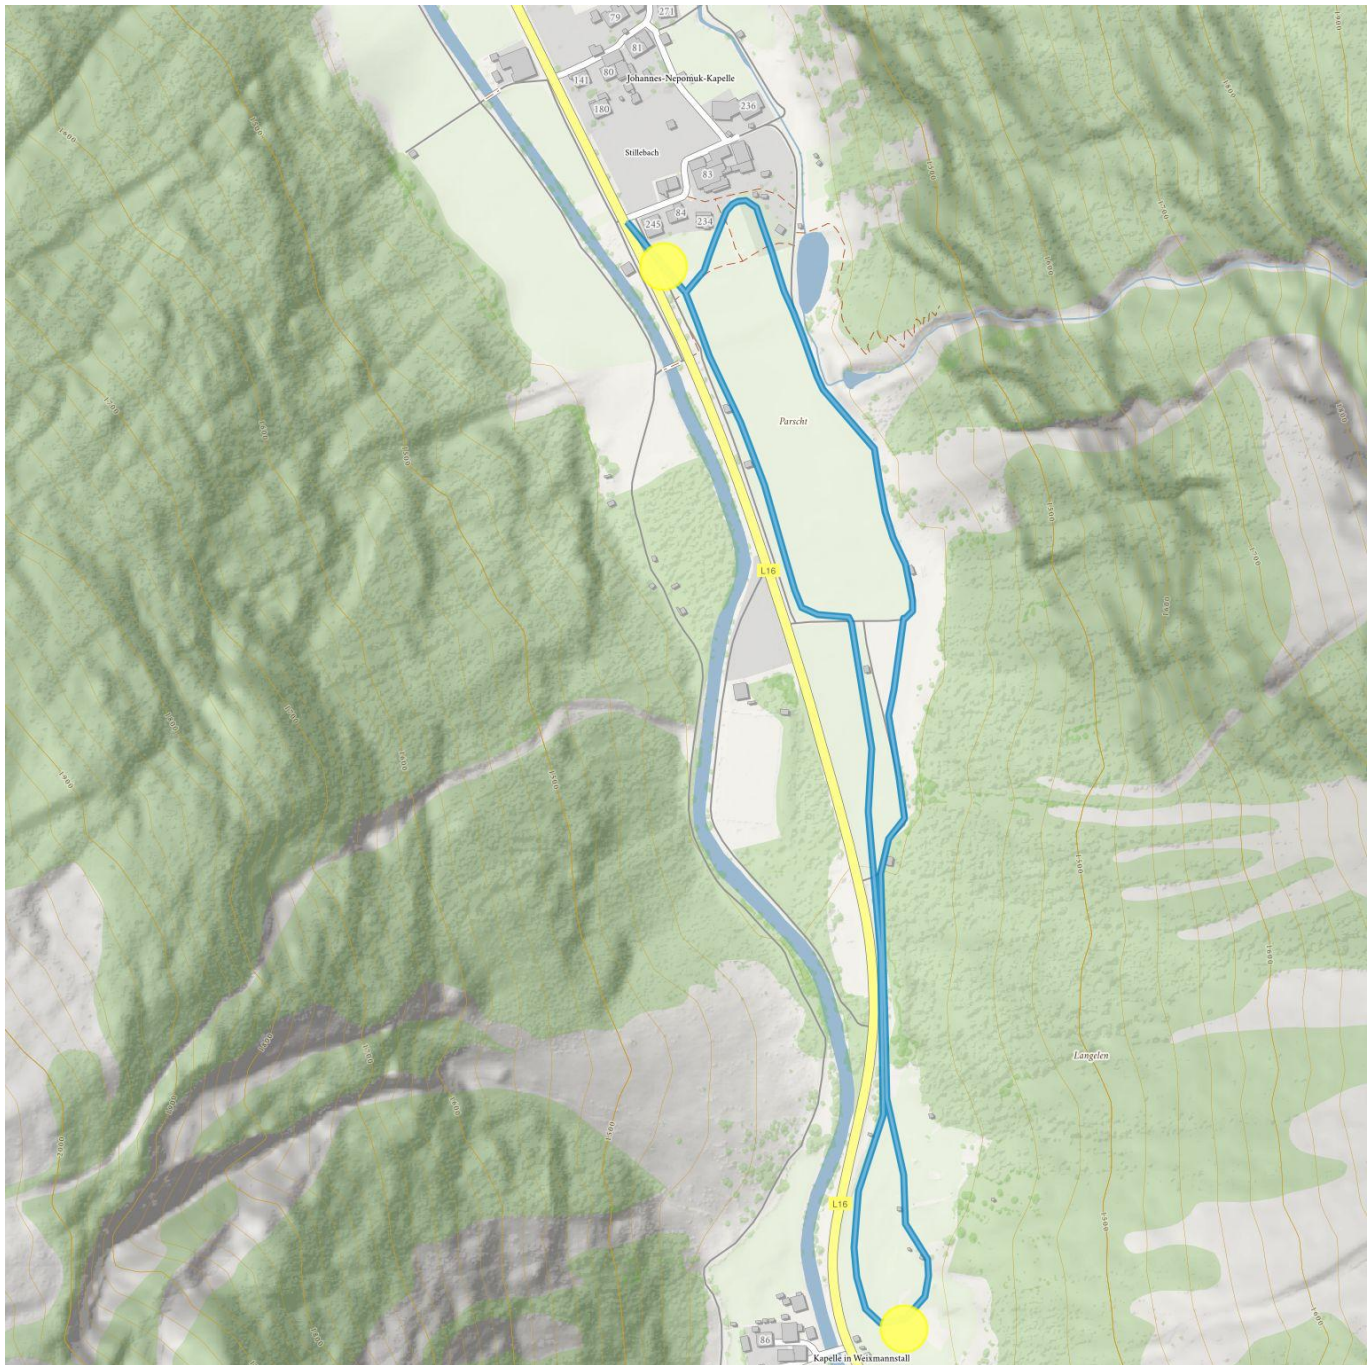

Chapel Cross-country skiing trail

Elevation gain
15 m

Highest point
1430 m

Route length classic
3,1 km

Route length skating
3,1 km

Chapel Cross-country skiing trail

Information

Starting point **Hamlet Stillebach**

Finishing point **Hamlet Stillebach**

Skating

Klassisch

Public transport

Take the bus till the bus stop Stillebach.

Parking

Parking space Stillebach

Description

This almost 3.1 km long loop is ideal for beginners and returners. You start from the car park in Stillebach or from the Biohotel Stillebach to the chapel before Weixmannstall without any significant differences in altitude.