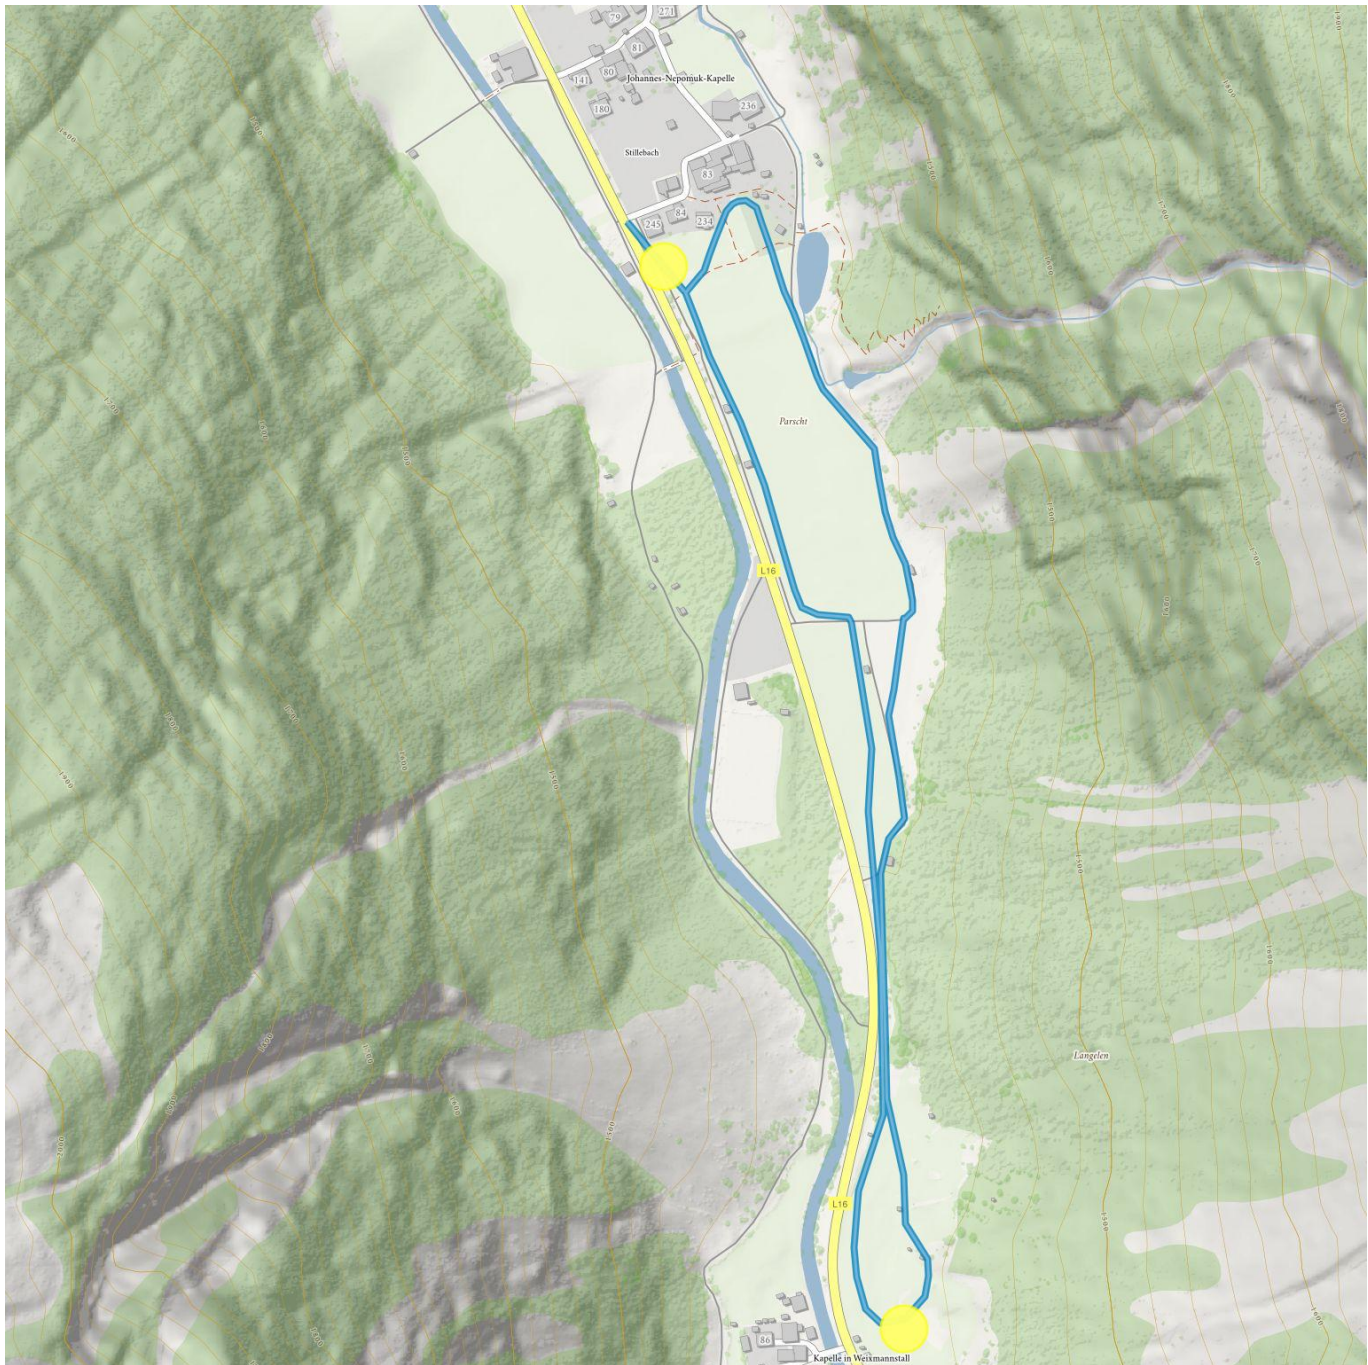

# Chapel Cross-country skiing trail

  
Descent  
15 m

  
Highest point  
1430 m

  
Route length classic  
3,1 km

  
Route length skating  
3,1 km

# Chapel Cross-country skiing trail

## Information

Starting point **Hamlet Stillebach**

Destination point **Hamlet Stillebach**

Skating

Klassisch

Public transport

**Take the bus till the bus stop Stillebach.**

Parking

**Parking space Stillebach**

 Impressions