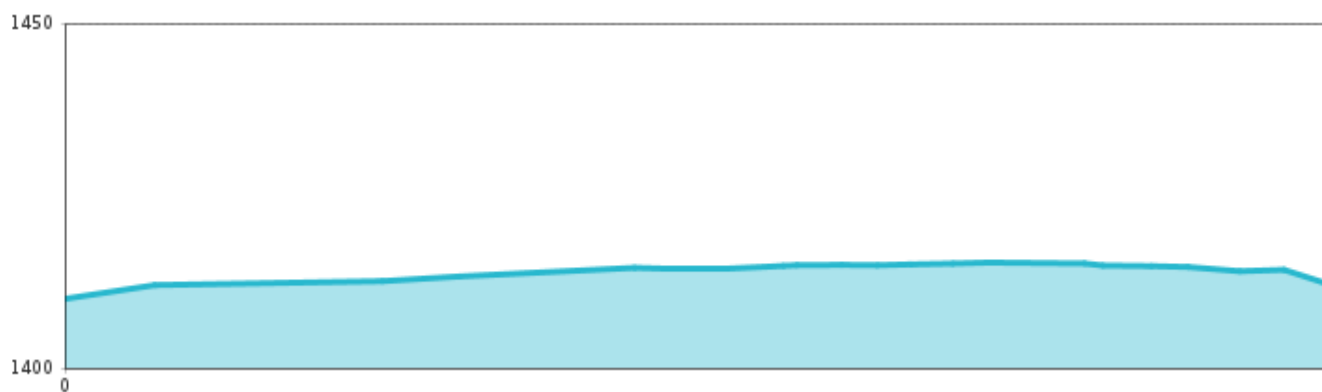

Nachtrunde Stillebach

Highest point
1410 m

Route length
1 km

Nachtrunde Stillebach

Information

Starting point **Biohotel Stillebach**
Finishing point **Biohotel Stillebach**

Description

Winter hiking pleasure at night. The 1 km long circular route starts and ends at the Biohotel Stillebach, which invites for a cozy stop.