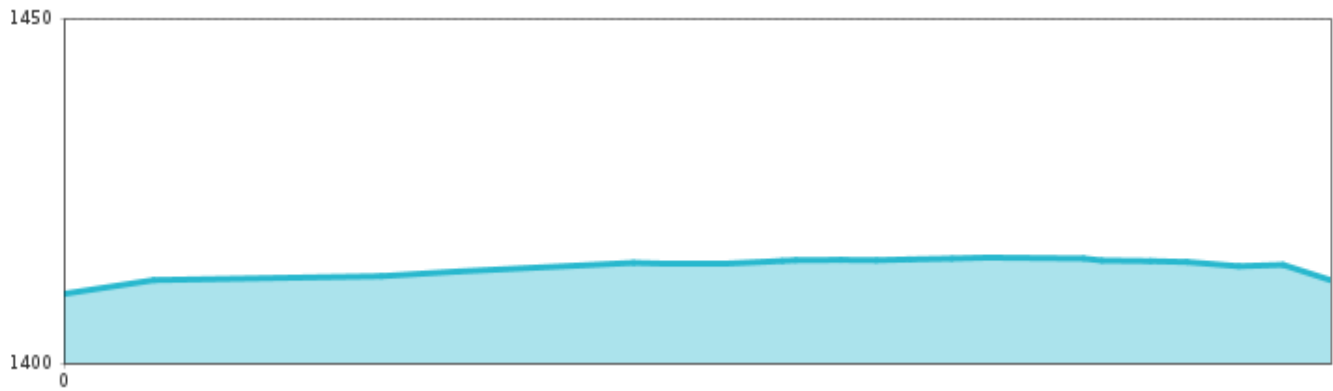

Nachtrunde Stillebach

Highest point
1410 m

Route length
1 km

Nachtrunde Stillebach

Information

Starting point **Biohotel Stillebach**
Destination point **Biohotel Stillebach**

Description

Winter hiking pleasure at night. The 1 km long circular route starts and ends at the Biohotel Stillebach, which invites for a cozy stop.