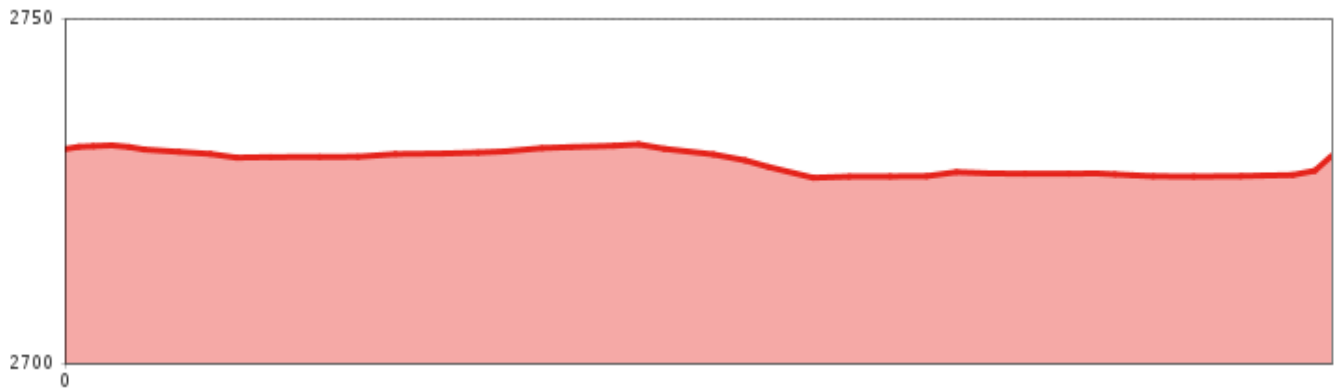

High altitude slope on the Pitztal Glacier in autumn/spring

↔
Route length classic
1,5 km

↔
Route length skating
1,5 km

High altitude slope on the Pitztal Glacier in autumn/spring

Information

- Skating
- Klassisch

Description

The high-altitude cross-country ski trail already allows in autumn one kilometer of cross-country skiing fun in classic and skating.

 Impressions