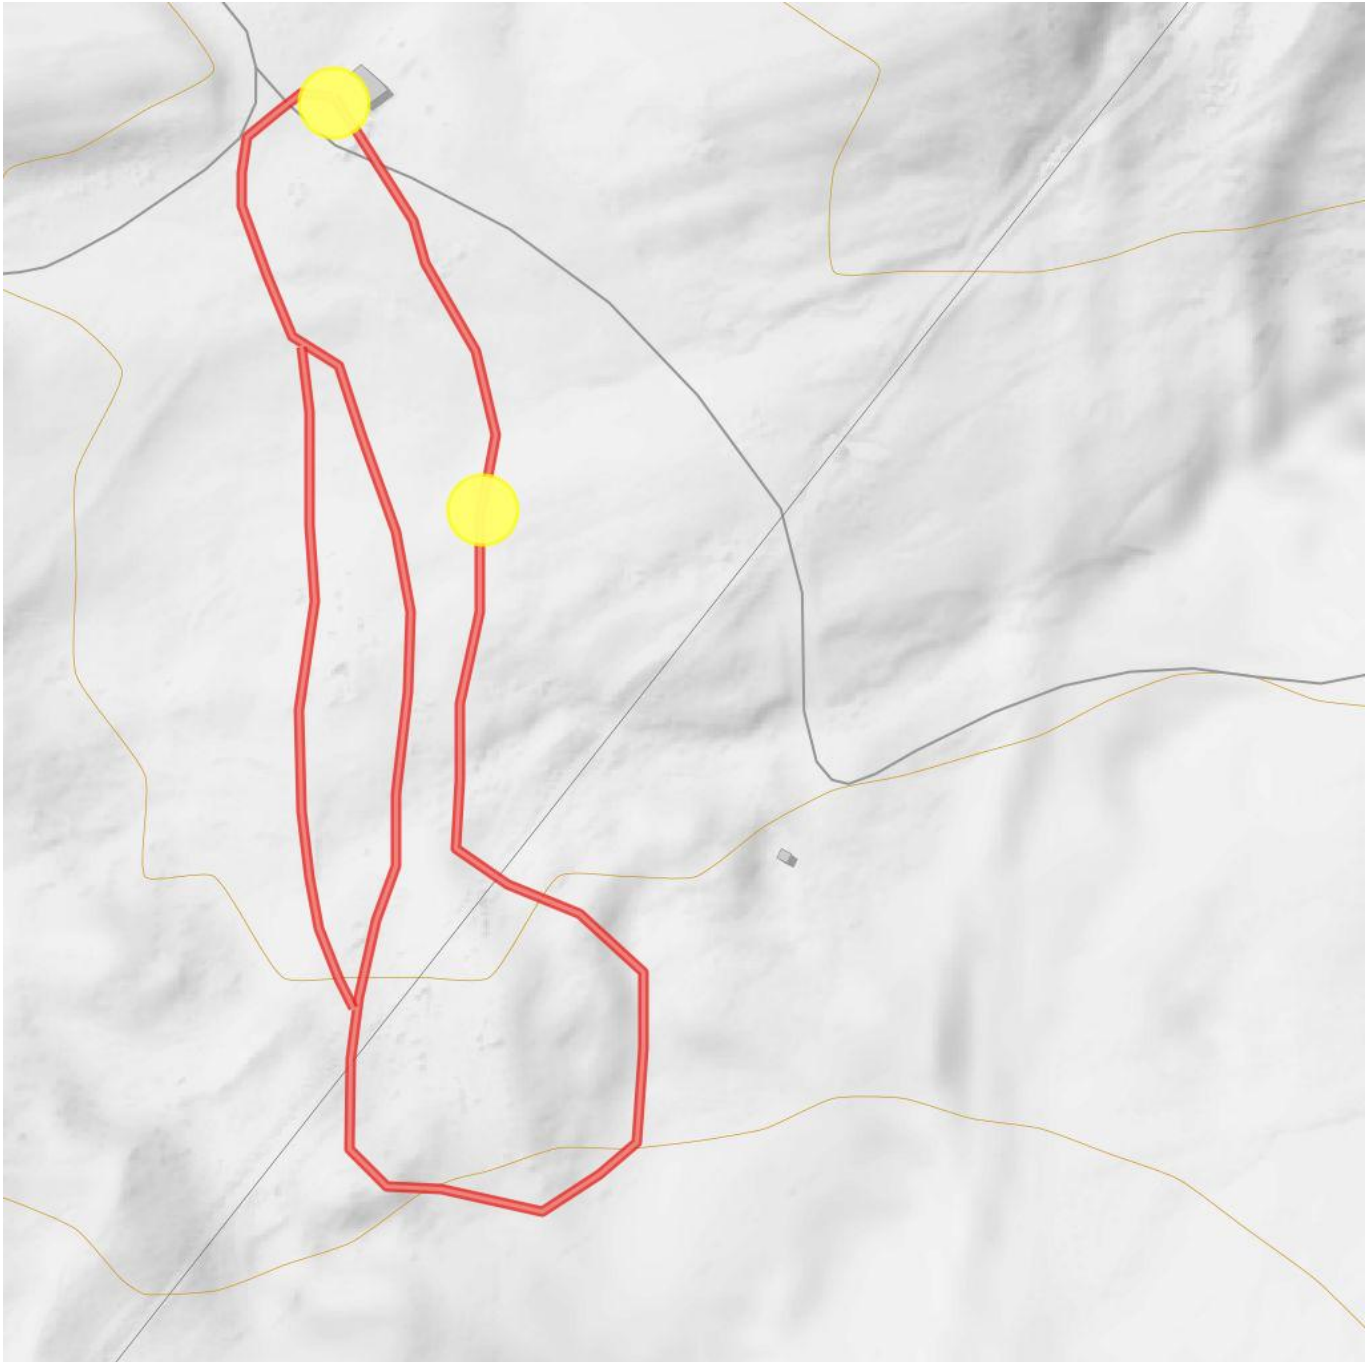

High altitude slope on the Pitztal Glacier in autumn/spring

↔
Route length classic
1,5 km

↔
Route length skating
1,5 km

High altitude slope on the Pitztal Glacier in autumn/spring

Information

- Skating
- Klassisch

Description

The high-altitude cross-country ski trail already allows in autumn one kilometer of cross-country skiing fun in classic and skating.

 Impressions