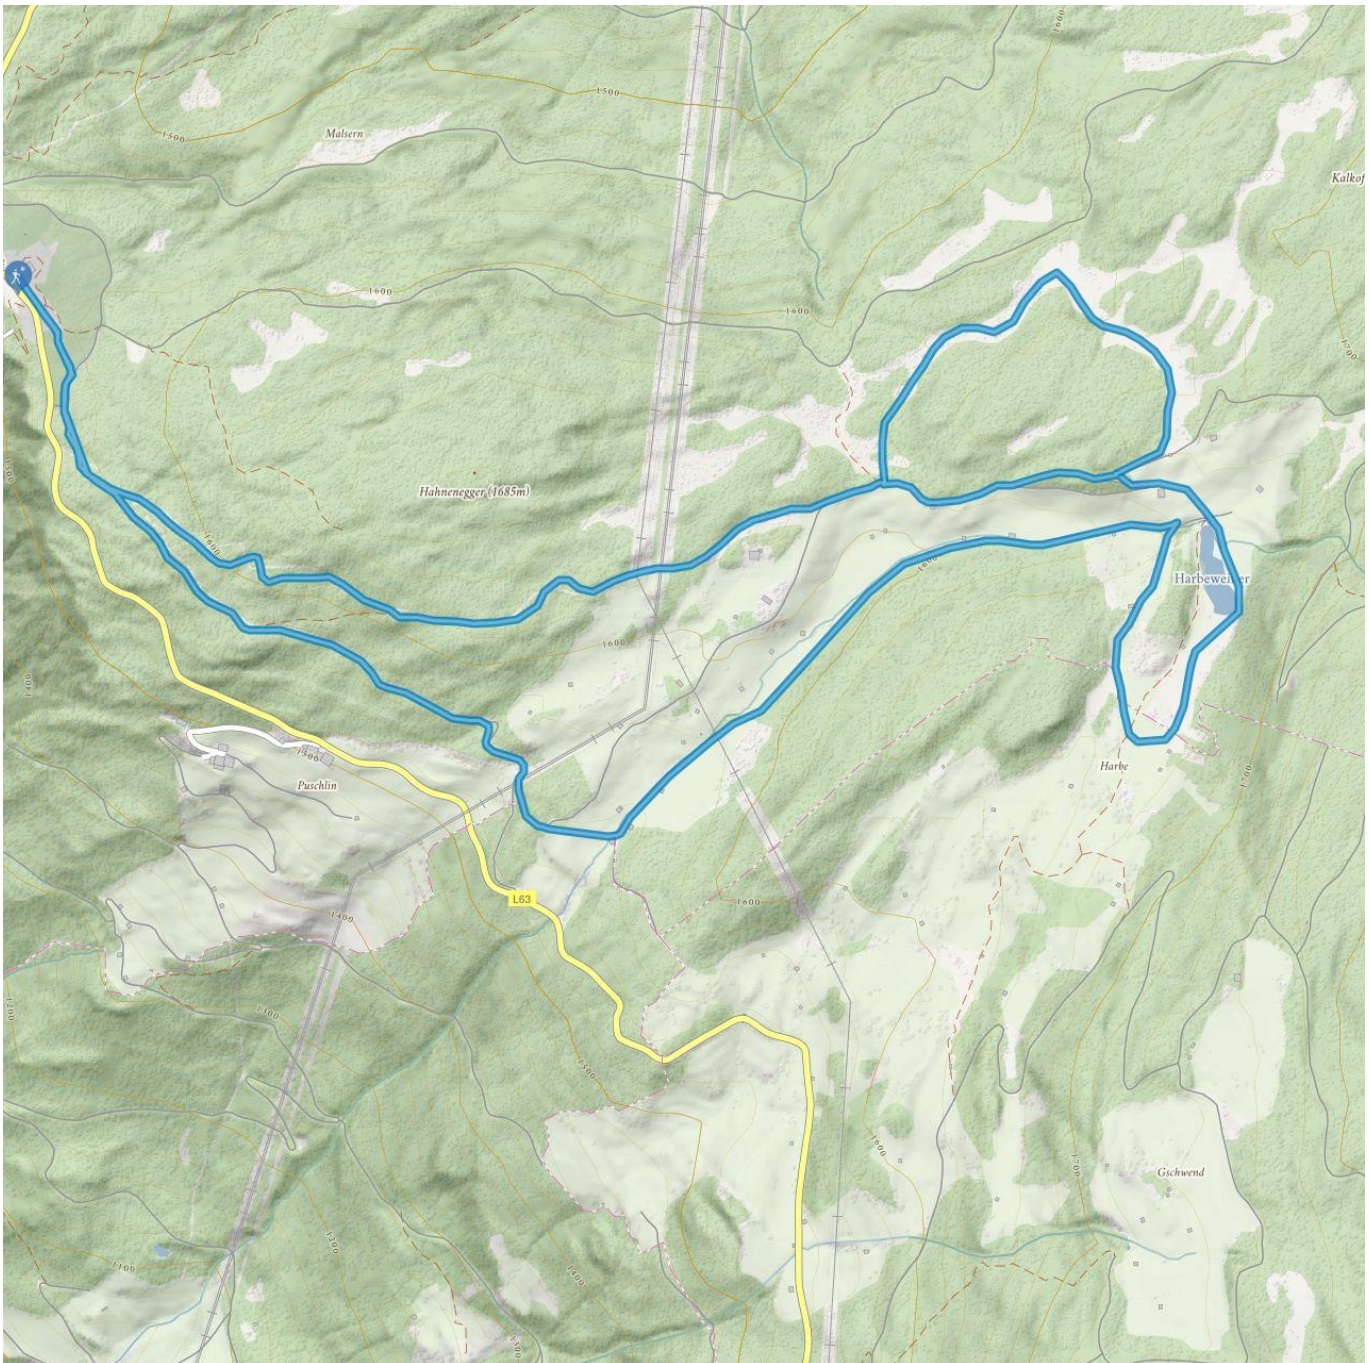

# Winterwanderweg am Gachenblick

Uphill ascent  
110 m

Descent  
110 m

Highest point  
1657 m

Route length  
5,5 km

Walking time / total  
1:30 h

# Winterwanderweg am Gachenblick

## Information

Starting point

**Nature Park Centre Kaunergrat at Gachenblick**

Destination point

**Nature Park Centre Kaunergrat at Gachenblick**

Path surface

**winter hiking path**

## Route type

Circular hike

Family hike

Public transport

**Take the bus till the bus stop Fließ Naturparkhaus.**

Parking

**For the arrival by car use the parking space by the Nature Park Centre Kaunergrat.**