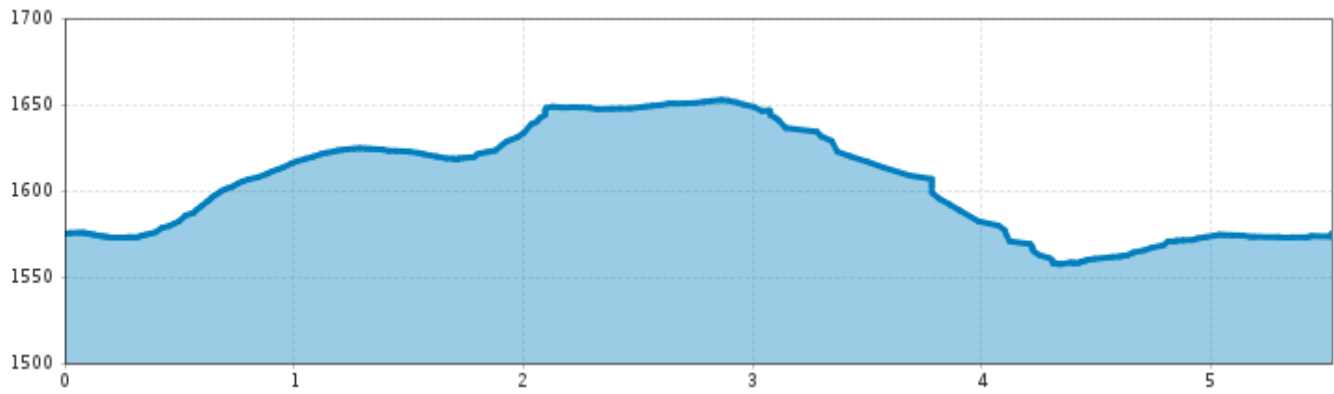

Winterwanderweg am Gachenblick

Elevation gain
110 m

Elevation loss
110 m

Highest point
1657 m

Route length
5,5 km

Walking time / total
1:30 h

Winterwanderweg am Gachenblick

Information

Starting point

Nature Park Centre Kaunergrat at Gachenblick

Finishing point

Nature Park Centre Kaunergrat at Gachenblick

Path surface

winter hiking path

Route type

Circular hike