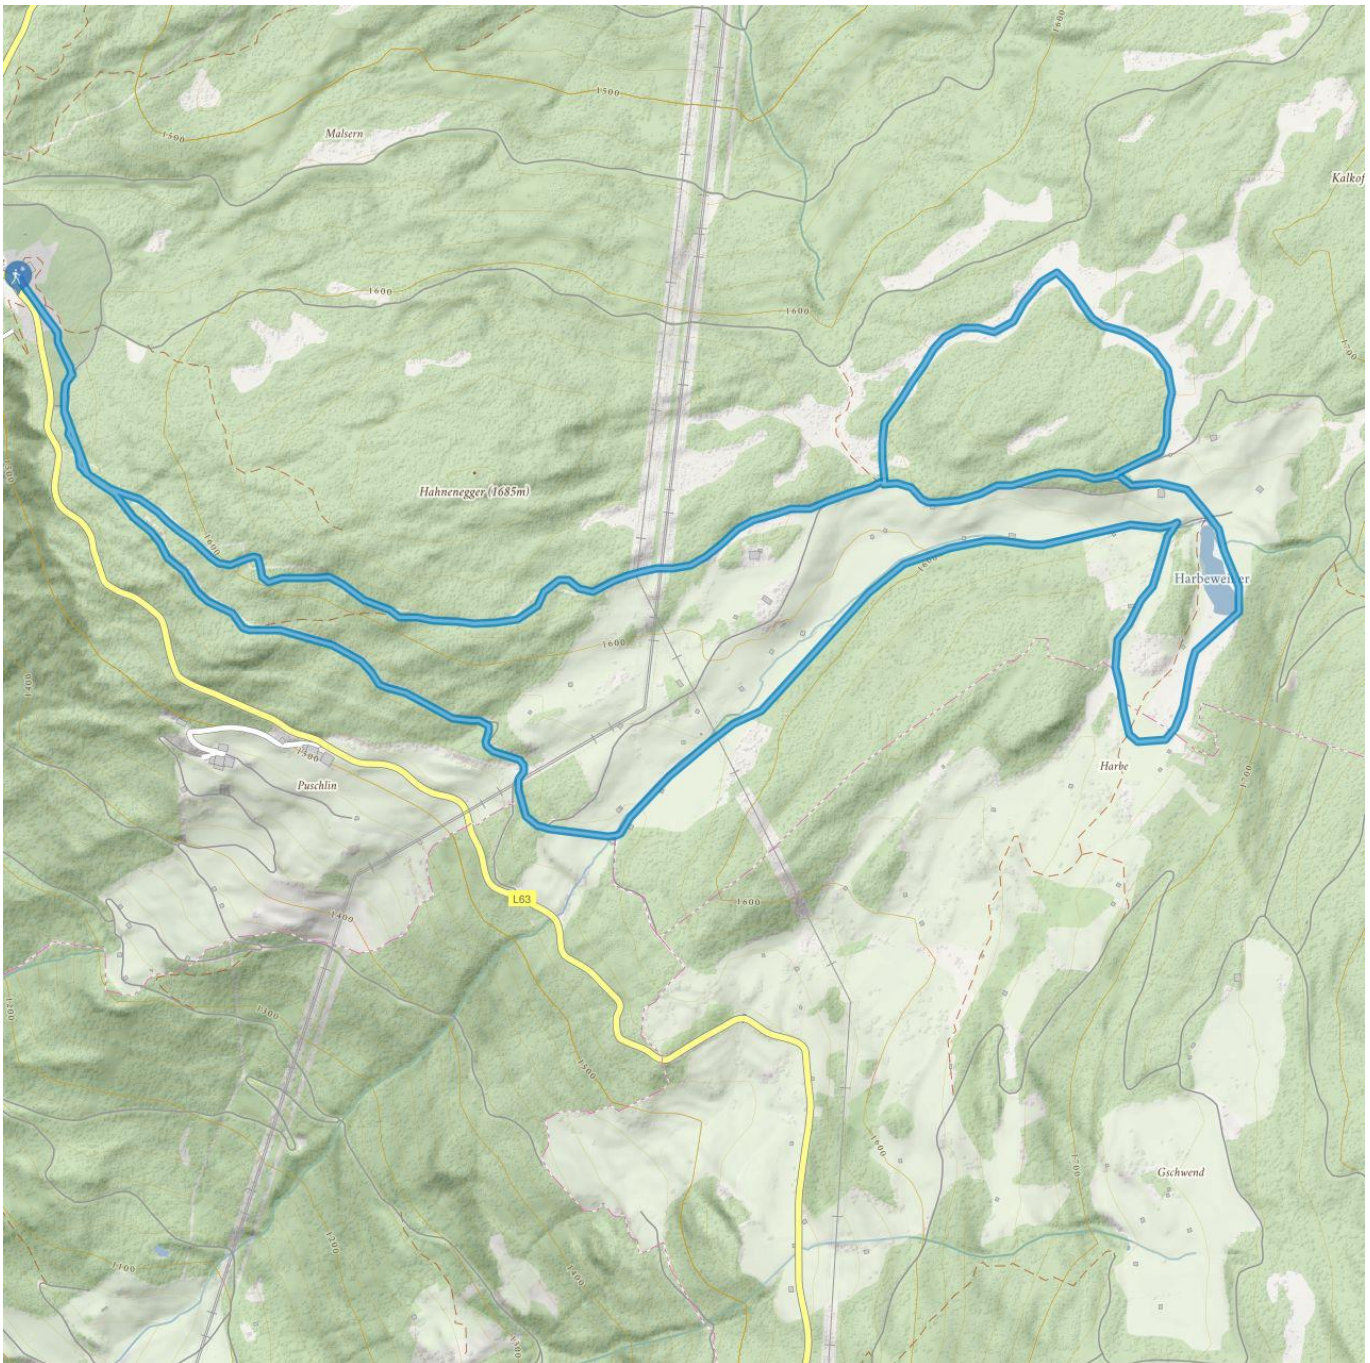

Winterwanderweg am Gachenblick

Elevation gain
110 m

Elevation loss
110 m

Highest point
1657 m

Route length
5,5 km

Walking time / total
1:30 h

Winterwanderweg am Gachenblick

Information

Starting point

Nature Park Centre Kaunergrat at Gachenblick

Finishing point

Nature Park Centre Kaunergrat at Gachenblick

Path surface

winter hiking path

Route type

Circular hike

Family hike

Public transport

Take the bus till the bus stop Fließ Naturparkhaus.

Parking

For the arrival by car use the parking space by the Nature Park Centre Kaunergrat.

 Impressions