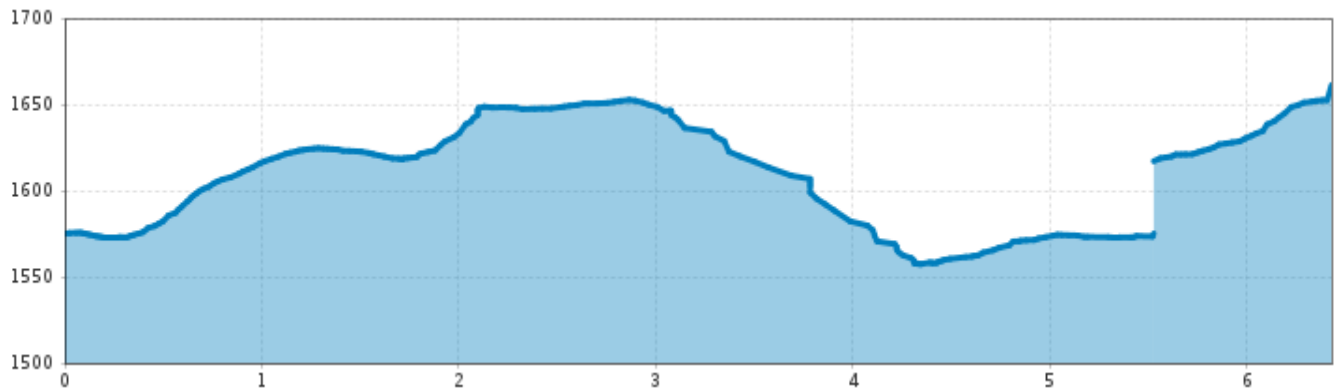

# Winterwanderweg am Gachenblick

Uphill ascent  
110 m

Descent  
110 m

Highest point  
1657 m

Route length  
5,5 km

Walking time / total  
1:30 h

# Winterwanderweg am Gachenblick

## Information

Starting point

**Nature Park Centre Kaunergrat at Gachenblick**

Destination point

**Nature Park Centre Kaunergrat at Gachenblick**

Path surface

**winter hiking path**