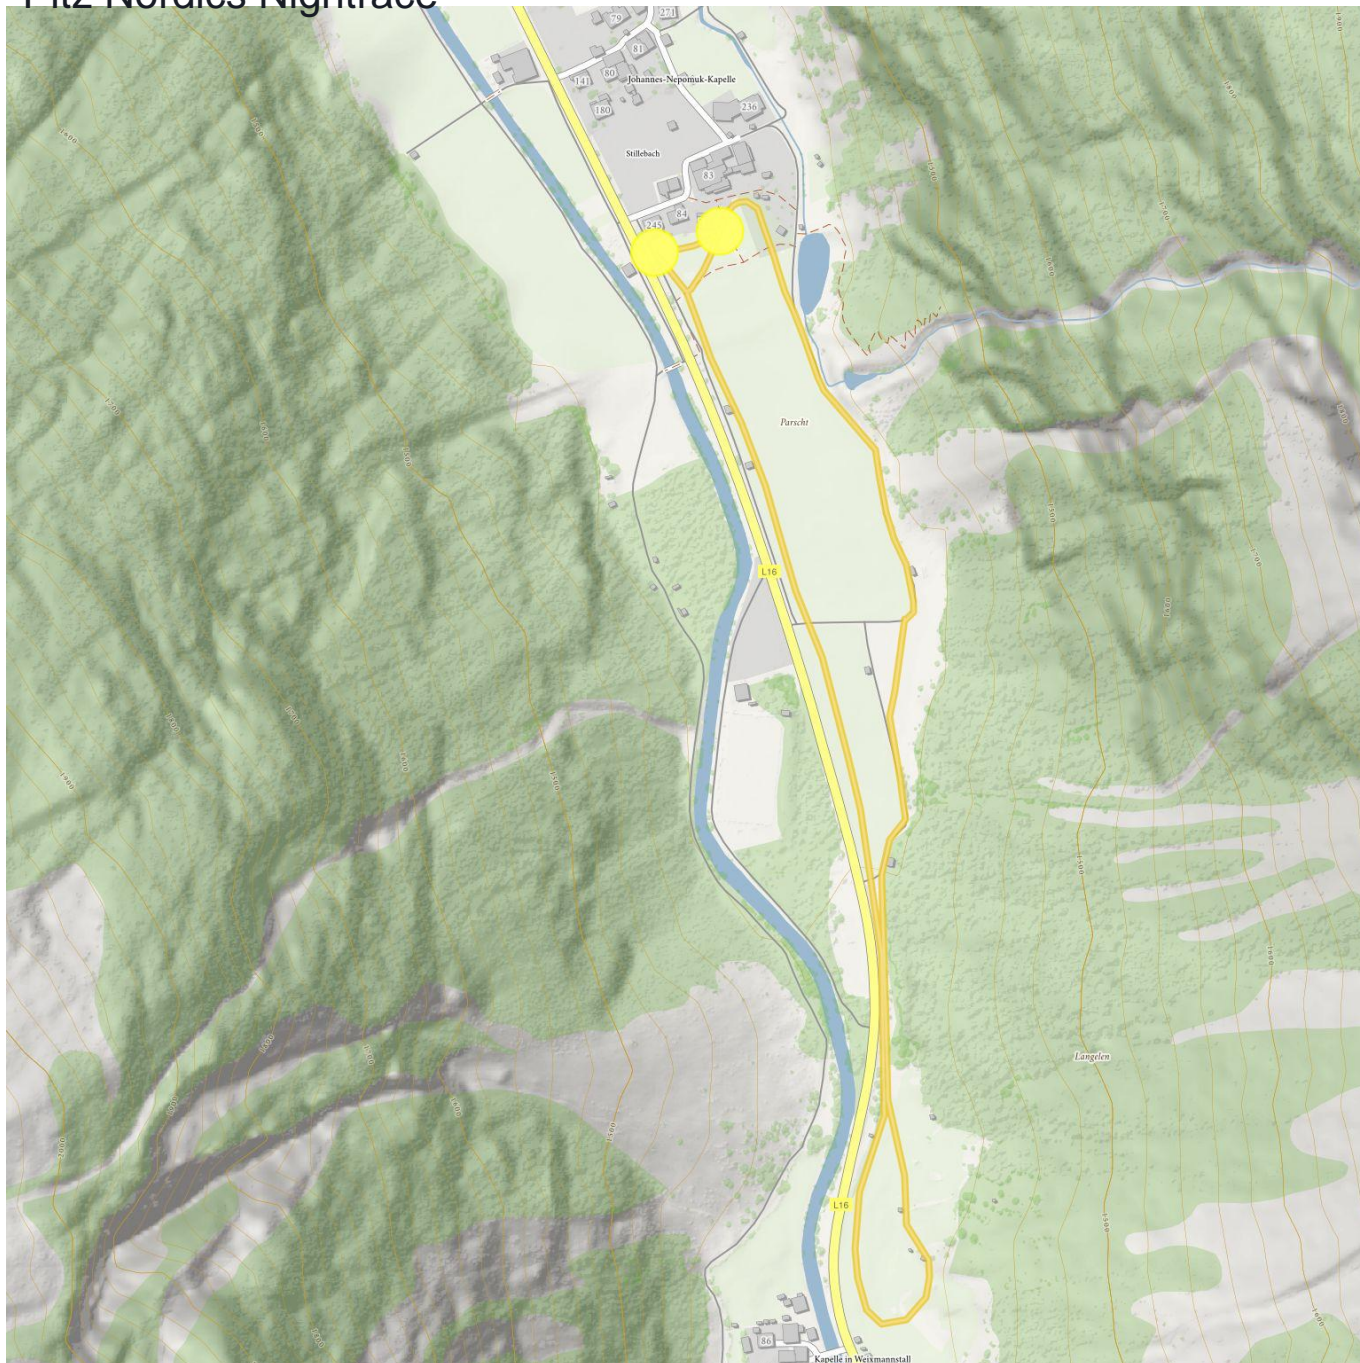

Pitz Nordics Nightrace

Pitz Nordics Nightrace

Information

Skating

Description

women 3 lap = 6,6 km

men 4 lap = 8,8 km