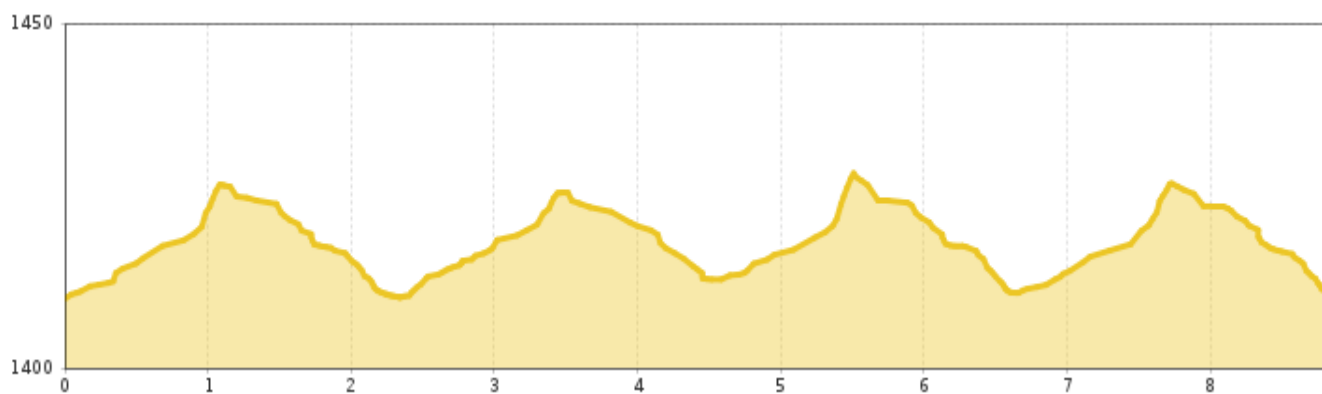

Pitz Nordics Nightrace

Pitz Nordics Nightrace

Information

Skating

Description

women 3 lap = 6,6 km

men 4 lap = 8,8 km